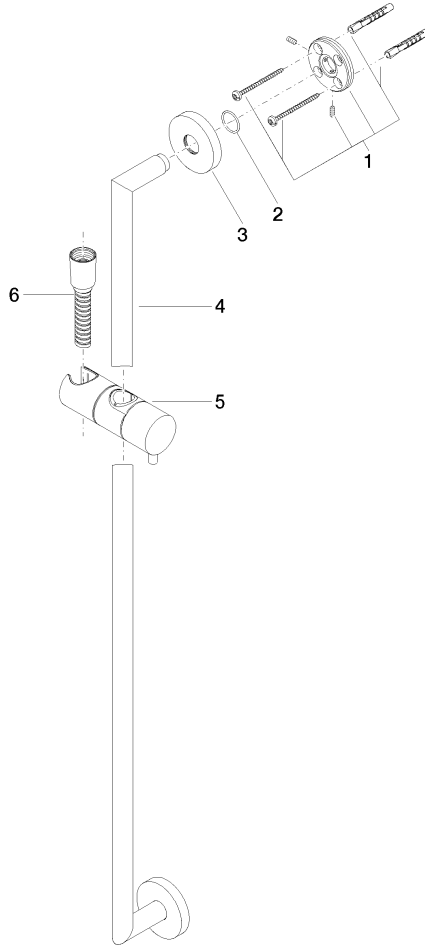

26 413 625

Fits: TARA, META

- slide bar
- Pipe diameter 18 mm
- rosette Ø 55 mm
- gauge 800 mm
- metal shower hose 1750mm with integrated anti-twist protection
- shower hose connector 3/8"

This article does not include a hand shower!

NOTE: Hand shower sold separately. Please see hand shower options under the miscellaneous articles section of each series.

	Brushed Bronze	26 413 625-42
	Chrome	26 413 625-00
	Brushed Platinum	26 413 625-06
	Platinum	26 413 625-08
	Dark Chrome	26 413 625-19
	Light Gold	26 413 625-26
	Brushed Light Gold	26 413 625-27
	Brushed Durabronze (23kt Gold)	26 413 625-28
	Matte Black	26 413 625-33
	Brushed Champagne (22kt Gold)	26 413 625-46
	Champagne (22kt Gold)	26 413 625-47
	Brushed Chrome	26 413 625-93
	Brushed Dark Platinum	26 413 625-99

26 413 625

mm [inches]

26 413 625

Parts for other finishes can be found here: [Chrome](#)

Spare parts list

No.	Item Number	Name	Quantity used	Delivery time
1	05 17 62 500 00 90	fixing set	2	2
2	90 14 10 032 00 90	seal	2	2
3	08 27 62 500-42	rosette	2	60
4	05 28 22 590 01-42	bar	1	60
5	12 580 970-42	Slide unit - Brushed Bronze	1	30
6	28 322 970-42	Metal shower hose 1/2" x 3/8" x 1750 mm - Brushed Bronze	1	30