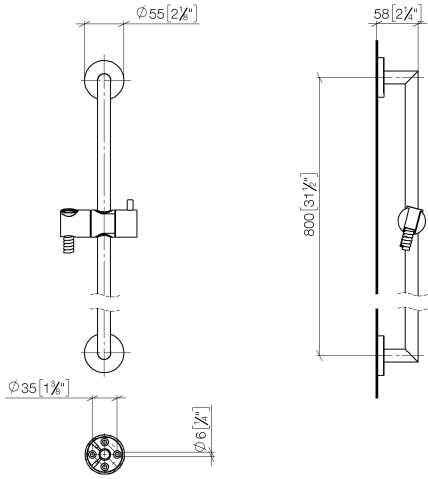

26 413 625

Fits: TARA, META

- slide bar
- Pipe diameter 18 mm
- rosette Ø 55 mm
- gauge 800 mm
- metal shower hose 1750mm with integrated anti-twist protection
- shower hose connector 3/8"

This article does not include a hand shower!

NOTE: Hand shower sold separately. Please see hand shower options under the miscellaneous articles section of each series.

	Brushed Bronze	26 413 625-42
	Chrome	26 413 625-00
	Brushed Platinum	26 413 625-06
	Platinum	26 413 625-08
	Dark Chrome	26 413 625-19
	Light Gold	26 413 625-26
	Brushed Light Gold	26 413 625-27
	Brushed Durabronze (23kt Gold)	26 413 625-28
	Matte Black	26 413 625-33
	Brushed Champagne (22kt Gold)	26 413 625-46
	Champagne (22kt Gold)	26 413 625-47
	Brushed Chrome	26 413 625-93
	Brushed Dark Platinum	26 413 625-99

26 413 625

mm [inches]

26 413 625

Parts for other finishes can be found here: [Chrome](#)

Spare parts list

No.	Item Number	Name	Quantity used	Delivery time
1	05 17 62 500 00 90	fixing set	2	2
2	90 14 10 032 00 90	seal	2	2
3	08 27 62 500-42	rosette	2	60
4	05 28 22 590 01-42	bar	1	60
5	12 580 970-42	Slide unit - Brushed Bronze	1	30
6	28 322 970-42	Metal shower hose 1/2" x 3/8" x 1750 mm - Brushed Bronze	1	30