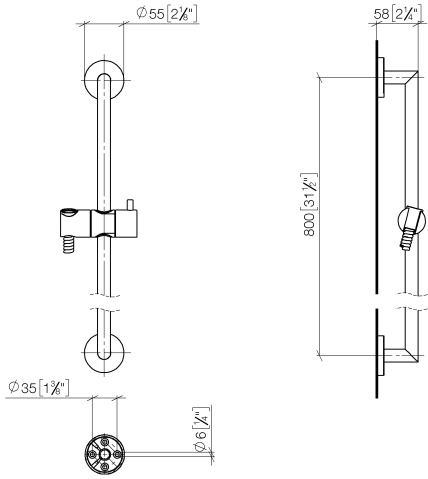

Shower set without hand shower - Brushed Champagne (22kt Gold)

TARA

26 413 625

Fits: TARA, META

- slide bar
- Pipe diameter 18 mm
- rosette Ø 55 mm
- gauge 800 mm
- metal shower hose 1750mm with integrated anti-twist protection
- shower hose connector 3/8"

This article does not include a hand shower!

NOTE: Hand shower sold separately. Please see hand shower options under the miscellaneous articles section of each series.

	Brushed Champagne (22kt Gold)	26 413 625-46
	Chrome	26 413 625-00
	Brushed Platinum	26 413 625-06
	Platinum	26 413 625-08
	Dark Chrome	26 413 625-19
	Light Gold	26 413 625-26
	Brushed Light Gold	26 413 625-27
	Brushed Durabrass (23kt Gold)	26 413 625-28
	Matte Black	26 413 625-33
	Brushed Bronze	26 413 625-42
	Champagne (22kt Gold)	26 413 625-47
	Brushed Chrome	26 413 625-93
	Brushed Dark Platinum	26 413 625-99

26 413 625

mm [inches]

26 413 625

Parts for other finishes can be found here: [Chrome](#)

Spare parts list

No.	Item Number	Name	Quantity used	Delivery time
1	05 17 62 500 00 90	fixing set	2	2
2	90 14 10 032 00 90	seal	2	2
3	08 27 62 500-46	rosette	2	30
4	05 28 22 590 01-46	bar	1	30
5	12 580 970-46	Slide unit - Brushed Champagne (22kt Gold)	1	30
6	28 322 970-46	Metal shower hose 1/2" x 3/8" x 1750 mm - Brushed Champagne (22kt Gold)	1	30