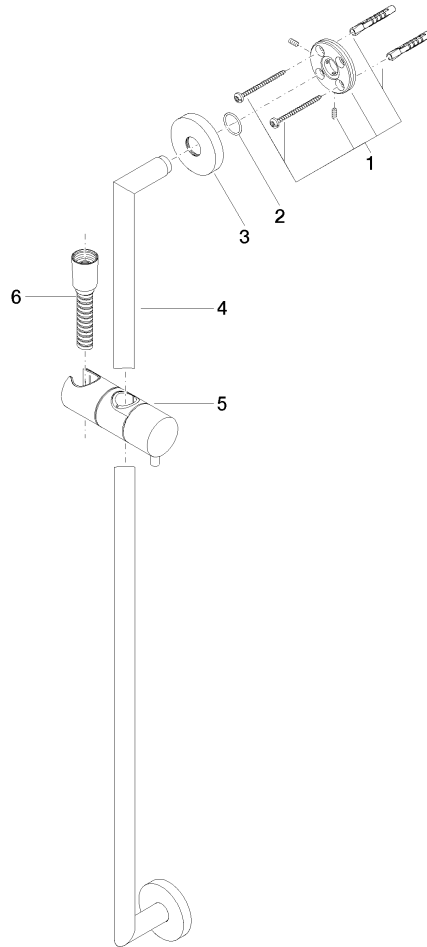

Shower set without hand shower - Brushed Champagne (22kt Gold)

TARA

26 413 625

Fits: TARA, META

- slide bar
- Pipe diameter 18 mm
- rosette Ø 55 mm
- gauge 800 mm
- metal shower hose 1750mm with integrated anti-twist protection
- shower hose connector 3/8"

This article does not include a hand shower!

NOTE: Hand shower sold separately. Please see hand shower options under the miscellaneous articles section of each series.

	Brushed Champagne (22kt Gold)	26 413 625-46
	Chrome	26 413 625-00
	Brushed Platinum	26 413 625-06
	Platinum	26 413 625-08
	Dark Chrome	26 413 625-19
	Light Gold	26 413 625-26
	Brushed Light Gold	26 413 625-27
	Brushed Durabrass (23kt Gold)	26 413 625-28
	Matte Black	26 413 625-33
	Brushed Bronze	26 413 625-42
	Champagne (22kt Gold)	26 413 625-47
	Brushed Chrome	26 413 625-93
	Brushed Dark Platinum	26 413 625-99

26 413 625

mm [inches]

26 413 625

Parts for other finishes can be found here: [Chrome](#)

Spare parts list

No.	Item Number	Name	Quantity used	Delivery time
1	05 17 62 500 00 90	fixing set	2	2
2	90 14 10 032 00 90	seal	2	2
3	08 27 62 500-46	rosette	2	30
4	05 28 22 590 01-46	bar	1	30
5	12 580 970-46	Slide unit - Brushed Champagne (22kt Gold)	1	30
6	28 322 970-46	Metal shower hose 1/2" x 3/8" x 1750 mm - Brushed Champagne (22kt Gold)	1	30