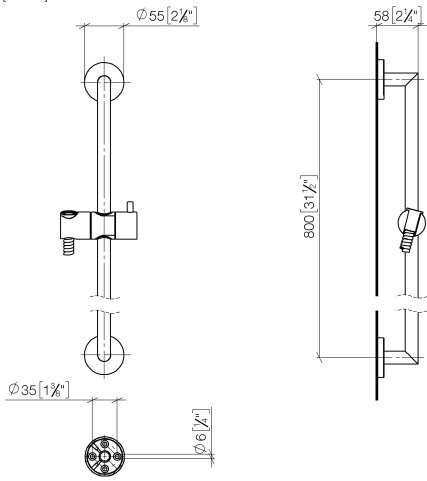

26 413 625

Fits: TARA, META

- slide bar
- Pipe diameter 18 mm
- rosette Ø 55 mm
- gauge 800 mm
- metal shower hose 1750mm with integrated anti-twist protection
- shower hose connector 3/8"
- WRAS 2009048

This article does not include a hand shower!

NOTE: Hand shower sold separately. Please see hand shower options under the miscellaneous articles section of each series.

	Brushed Chrome	26 413 625-93
	Chrome	26 413 625-00
	Brushed Platinum	26 413 625-06
	Platinum	26 413 625-08
	Dark Chrome	26 413 625-19
	Light Gold	26 413 625-26
	Brushed Light Gold	26 413 625-27
	Brushed Durabronze (23kt Gold)	26 413 625-28
	Matte Black	26 413 625-33
	Brushed Bronze	26 413 625-42
	Brushed Champagne (22kt Gold)	26 413 625-46
	Champagne (22kt Gold)	26 413 625-47
	Brushed Dark Platinum	26 413 625-99

26 413 625

mm [inches]

Certificates

WRAS_2009048. ACS_20 ACC LY 738. IAPMO_4976 (2).

26 413 625

Parts for other finishes can be found here: [Chrome](#)

Spare parts list

No.	Item Number	Name	Quantity used	Delivery time
1	05 17 62 500 00 90	fixing set	2	2
2	90 14 10 032 00 90	seal	2	2
3	08 27 62 500-93	rosette	2	20
4	05 28 22 590 01-93	bar	1	20
5	12 580 970-93	Slide unit - Brushed Chrome	1	20
6	28 322 970-93	Metal shower hose 1/2" x 3/8" x 1750 mm - Brushed Chrome	1	20