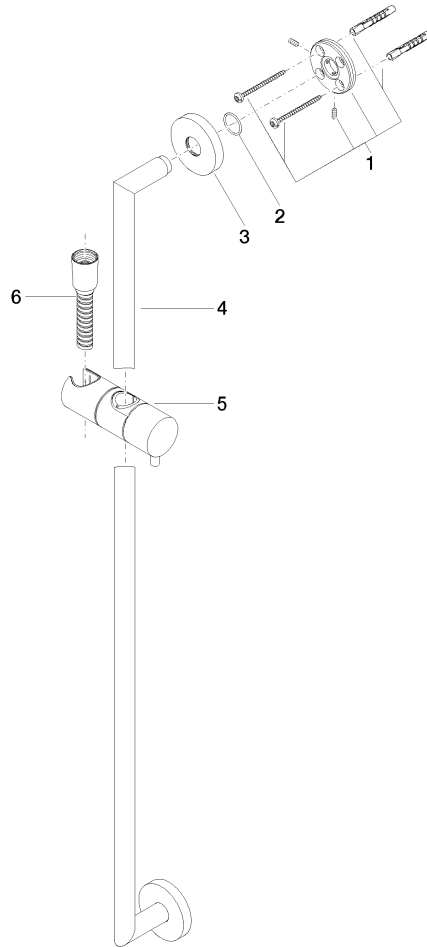

26 413 625

Fits: TARA, META

- slide bar
- Pipe diameter 18 mm
- rosette Ø 55 mm
- gauge 800 mm
- metal shower hose 1750mm with integrated anti-twist protection
- shower hose connector 3/8"
- WRAS 2009048

This article does not include a hand shower!

NOTE: Hand shower sold separately. Please see hand shower options under the miscellaneous articles section of each series.

	Brushed Chrome	26 413 625-93
	Chrome	26 413 625-00
	Brushed Platinum	26 413 625-06
	Platinum	26 413 625-08
	Dark Chrome	26 413 625-19
	Light Gold	26 413 625-26
	Brushed Light Gold	26 413 625-27
	Brushed Durabronze (23kt Gold)	26 413 625-28
	Matte Black	26 413 625-33
	Brushed Bronze	26 413 625-42
	Brushed Champagne (22kt Gold)	26 413 625-46
	Champagne (22kt Gold)	26 413 625-47
	Brushed Dark Platinum	26 413 625-99

26 413 625

mm [inches]

Certificates

WRAS_2009048. ACS_20 ACC LY 738. IAPMO_4976 (2).

26 413 625

Parts for other finishes can be found here: [Chrome](#)

Spare parts list

No.	Item Number	Name	Quantity used	Delivery time
1	05 17 62 500 00 90	fixing set	2	2
2	90 14 10 032 00 90	seal	2	2
3	08 27 62 500-93	rosette	2	20
4	05 28 22 590 01-93	bar	1	20
5	12 580 970-93	Slide unit - Brushed Chrome	1	20
6	28 322 970-93	Metal shower hose 1/2" x 3/8" x 1750 mm - Brushed Chrome	1	20