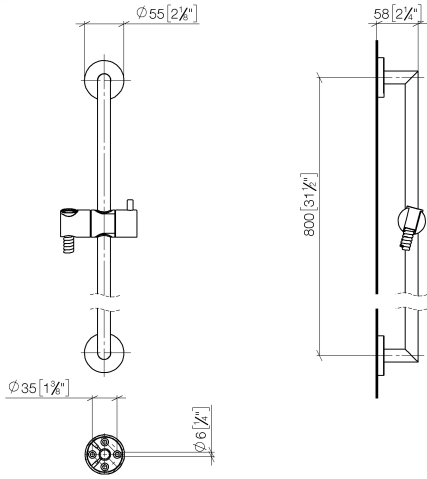

26 413 625

Fits: TARA, META

- slide bar
- Pipe diameter 18 mm
- rosette Ø 55 mm
- gauge 800 mm
- metal shower hose 1750mm with integrated anti-twist protection
- shower hose connector 3/8"
- WRAS 2009048

Required miscellaneous

	Hand shower FlowReduce - Brushed Dark Platinum	28 012 979-99 0010
--	---	-----------------------

26 413 625

mm [inches]

Certificates

WRAS_2009048. ACS_20 ACC LY 738. IAPMO_4976 (4).

26 413 625

Spare parts list

No.	Item Number	Name	Quantity used	Delivery time
1	05 17 62 500 00 90	fixing set	2	2
2	90 14 10 032 00 90	seal	2	2
3	08 27 62 500-99	rosette	2	30
4	05 28 22 590 01-99	bar	1	30
5	12 580 970-99	Slide unit - Brushed Dark Platinum	1	30
6	28 322 970-99	Metal shower hose 1/2" x 3/8" x 1750 mm - Brushed Dark Platinum	1	2