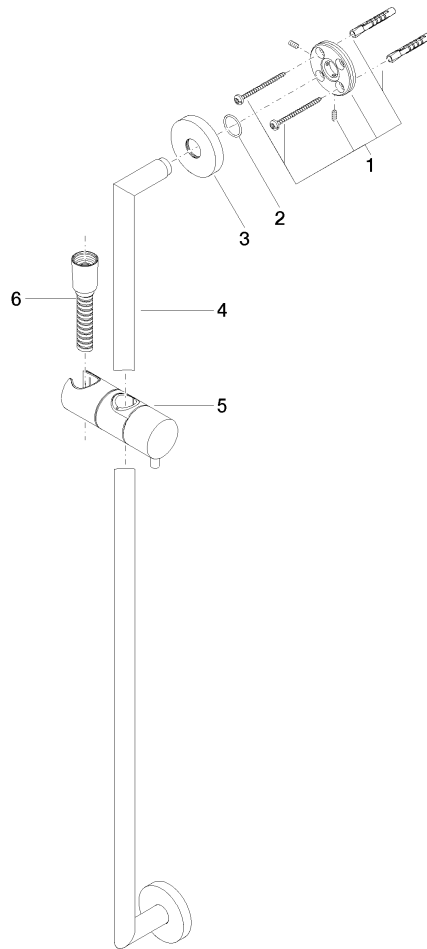

26 413 625

Fits: TARA, META

- slide bar
- Pipe diameter 18 mm
- rosette Ø 55 mm
- gauge 800 mm
- metal shower hose 1750mm with integrated anti-twist protection
- shower hose connector 3/8"
- WRAS 2009048

Required miscellaneous

	Hand shower FlowReduce - Brushed Dark Platinum	28 012 979-99 0010
--	---	-----------------------

26 413 625

mm [inches]

Certificates

WRAS_2009048. ACS_20 ACC LY 738. IAPMO_4976 (4).

26 413 625

Spare parts list

No.	Item Number	Name	Quantity used	Delivery time
1	05 17 62 500 00 90	fixing set	2	2
2	90 14 10 032 00 90	seal	2	2
3	08 27 62 500-99	rosette	2	30
4	05 28 22 590 01-99	bar	1	30
5	12 580 970-99	Slide unit - Brushed Dark Platinum	1	30
6	28 322 970-99	Metal shower hose 1/2" x 3/8" x 1750 mm - Brushed Dark Platinum	1	2