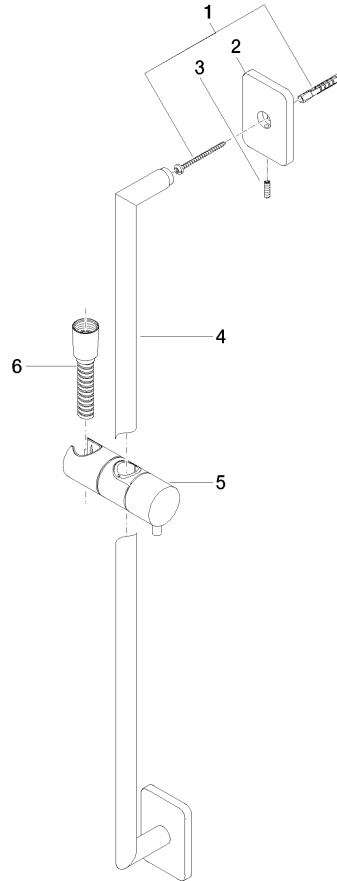

LULU Shower set without hand shower - Brushed Platinum

LULU

26 413 710

- slide bar
- rosette 78 x 55 mm
- gauge 800 mm
- metal shower hose 1750mm with integrated anti-twist protection
- shower hose connector 3/8"
- Pipe diameter 18 mm

Required miscellaneous

	Hand shower FlowReduce - Brushed Platinum	28 018 979-06 0010
--	--	-----------------------

26 413 710

mm [inches]

Certificates

WRAS_2009048. ACS_20 ACC LY 738. IAPMO_4976 (2).

26 413 710

Spare parts list

No.	Item Number	Name	Quantity used	Delivery time
1	05 30 31 025 00 90	fixing set	2	2
2	09 27 71 005-06	rosette	2	60
3	09 31 11 013 90	pin	2	2
4	05 28 22 590 01-06	bar	1	10
5	12 580 970-06	Slide unit - Brushed Platinum	1	10
6	28 322 970-06	Metal shower hose 1/2" x 3/8" x 1750 mm - Brushed Platinum	1	2