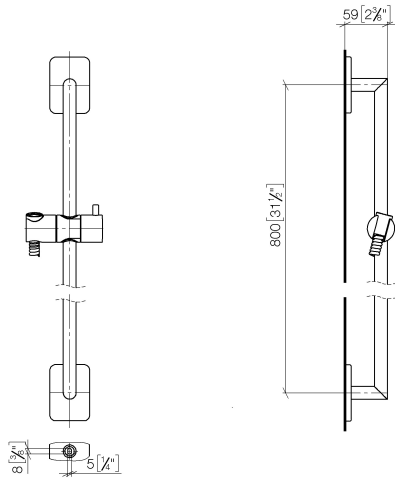

LULU Shower set without hand shower - Brushed Platinum

LULU

26 413 710

- slide bar
- rosette 78 x 55 mm
- gauge 800 mm
- metal shower hose 1750mm with integrated anti-twist protection
- shower hose connector 3/8"
- Pipe diameter 18 mm

Required miscellaneous

	Hand shower FlowReduce - Brushed Platinum	28 018 979-06 0010
--	--	-----------------------

26 413 710

mm [inches]

Certificates

WRAS_2009048. ACS_20 ACC LY 738. IAPMO_4976 (2).

26 413 710

Spare parts list

No.	Item Number	Name	Quantity used	Delivery time
1	05 30 31 025 00 90	fixing set	2	2
2	09 27 71 005-06	rosette	2	60
3	09 31 11 013 90	pin	2	2
4	05 28 22 590 01-06	bar	1	10
5	12 580 970-06	Slide unit - Brushed Platinum	1	10
6	28 322 970-06	Metal shower hose 1/2" x 3/8" x 1750 mm - Brushed Platinum	1	2