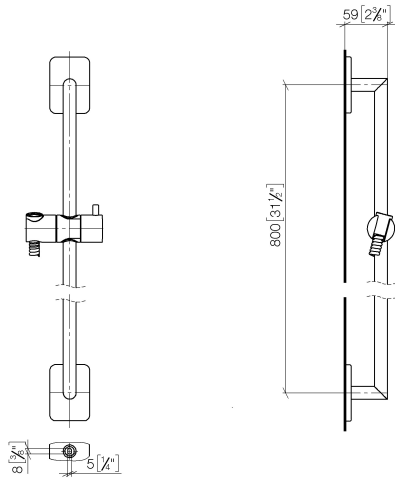

# LULU Shower set without hand shower - Platinum

LULU

26 413 710

- slide bar
- rosette 78 x 55 mm
- gauge 800 mm
- metal shower hose 1750mm with integrated anti-twist protection
- shower hose connector 3/8"
- Pipe diameter 18 mm

## Required miscellaneous

**Hand shower FlowReduce - Platinum** 28 018 979-08 0010

26 413 710

mm [inches]

Certificates

WRAS\_2009048. ACS\_20 ACC LY 738. IAPMO\_4976 (2).

26 413 710

Parts for other finishes can be found here: [Chrome](#)

### Spare parts list

No.	Item Number	Name	Quantity used	Delivery time
1	05 30 31 025 00 90	fixing set	2	2
2	09 27 71 005-08	rosette	2	40
3	09 31 11 013 90	pin	2	2
4	05 28 22 590 01-08	bar	1	40
5	12 580 970-08	Slide unit - Platinum	1	40
6	28 322 970-08	Metal shower hose 1/2" x 3/8" x 1750 mm - Platinum	1	40