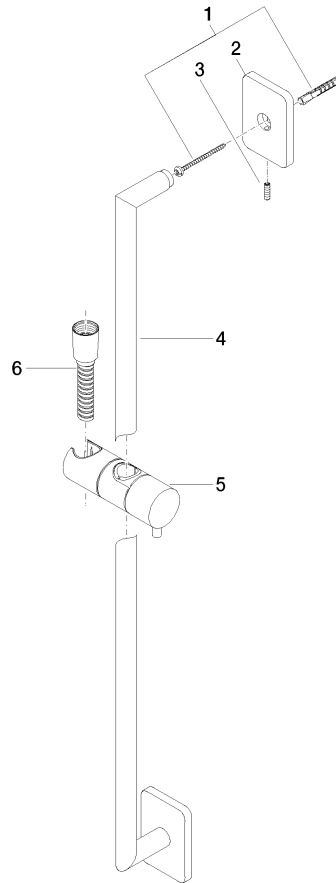

# LULU Shower set without hand shower - Platinum

LULU

26 413 710

- slide bar
- rosette 78 x 55 mm
- gauge 800 mm
- metal shower hose 1750mm with integrated anti-twist protection
- shower hose connector 3/8"
- Pipe diameter 18 mm

## Required miscellaneous

**Hand shower FlowReduce - Platinum** 28 018 979-08 0010

26 413 710

mm [inches]

Certificates

WRAS\_2009048. ACS\_20 ACC LY 738. IAPMO\_4976 (2).

26 413 710

Parts for other finishes can be found here: [Chrome](#)

### Spare parts list

No.	Item Number	Name	Quantity used	Delivery time
1	05 30 31 025 00 90	fixing set	2	2
2	09 27 71 005-08	rosette	2	40
3	09 31 11 013 90	pin	2	2
4	05 28 22 590 01-08	bar	1	40
5	12 580 970-08	Slide unit - Platinum	1	40
6	28 322 970-08	Metal shower hose 1/2" x 3/8" x 1750 mm - Platinum	1	40