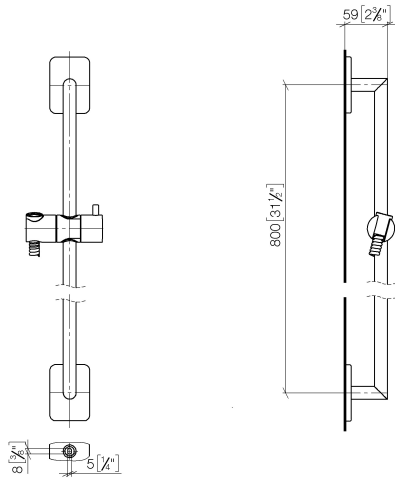

26 413 710

- slide bar
- rosette 78 x 55 mm
- gauge 800 mm
- metal shower hose 1750mm with integrated anti-twist protection
- shower hose connector 3/8"
- Pipe diameter 18 mm
- WRAS 2009048

This article does not include a hand shower!

Required miscellaneous

	Hand shower FlowReduce - Brushed Durabron (23kt Gold)	28 018 979-28 0010
---	--	-----------------------

26 413 710

mm [inches]

Certificates

WRAS_2009048. ACS_20 ACC LY 738.

26 413 710

Parts for other finishes can be found here: [Chrome](#)

Spare parts list

No.	Item Number	Name	Quantity used	Delivery time
1	05 30 31 025 00 90	fixing set	2	2
2	09 27 71 005-28	rosette	2	20
3	09 31 11 013 90	pin	2	2
4	05 28 22 590 01-28	bar	1	20
5	12 580 970-28	Slide unit - Brushed Durabron (23kt Gold)	1	20
6	28 322 970-28	Metal shower hose 1/2" x 3/8" x 1750 mm - Brushed Durabron (23kt Gold)	1	20