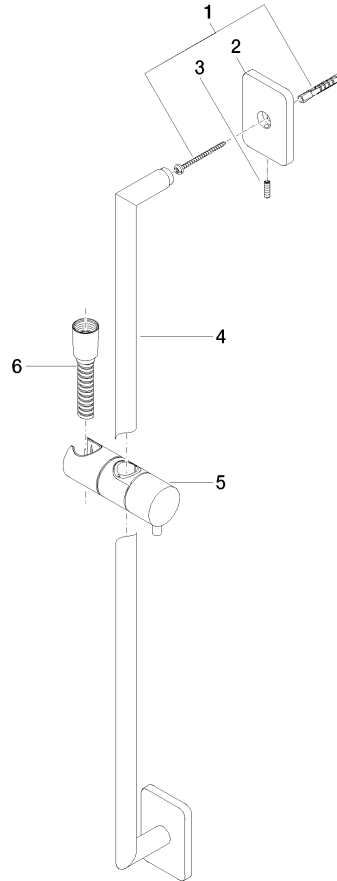

26 413 710

- slide bar
- rosette 78 x 55 mm
- gauge 800 mm
- metal shower hose 1750mm with integrated anti-twist protection
- shower hose connector 3/8"
- Pipe diameter 18 mm
- WRAS 2009048

This article does not include a hand shower!

NOTE: Hand shower sold separately. Please see hand shower options under the miscellaneous articles section of each series.

	Brushed Durabron (23kt Gold)	26 413 710-28
	Chrome	26 413 710-00
	Brushed Platinum	26 413 710-06
	Platinum	26 413 710-08
	Matte Black	26 413 710-33
	Brushed Dark Platinum	26 413 710-99

Required miscellaneous

	Hand shower FlowReduce - Brushed Durabron (23kt Gold)	28 018 979-28 0010
---	--	-----------------------

26 413 710

mm [inches]

Certificates

WRAS_2009048. ACS_20 ACC LY 738.

26 413 710

Parts for other finishes can be found here: [Chrome](#)

Spare parts list

No.	Item Number	Name	Quantity used	Delivery time
1	05 30 31 025 00 90	fixing set	2	2
2	09 27 71 005-28	rosette	2	20
3	09 31 11 013 90	pin	2	2
4	05 28 22 590 01-28	bar	1	20
5	12 580 970-28	Slide unit - Brushed Durabron (23kt Gold)	1	20
6	28 322 970-28	Metal shower hose 1/2" x 3/8" x 1750 mm - Brushed Durabron (23kt Gold)	1	20