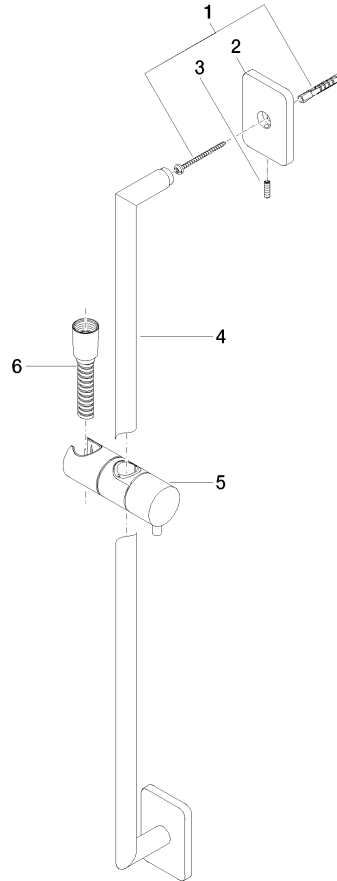

26 413 710

- slide bar
- rosette 78 x 55 mm
- gauge 800 mm
- metal shower hose 1750mm with integrated anti-twist protection
- shower hose connector 3/8"
- Pipe diameter 18 mm
- WRAS 2009048

This article does not include a hand shower!

Required miscellaneous

	<b>Hand shower FlowReduce - Matte Black</b>	28 018 979-33 0010
---	---	-----------------------

26 413 710

mm [inches]

Certificates

WRAS\_2009048. ACS\_20 ACC LY 738. IAPMO\_4976 (2).

26 413 710

Parts for other finishes can be found here: [Chrome](#)

### Spare parts list

No.	Item Number	Name	Quantity used	Delivery time
1	05 30 31 025 00 90	fixing set	2	2
2	09 27 71 005-33	rosette	2	30
3	09 31 11 013 90	pin	2	2
4	05 28 22 590 01-33	bar	1	30
5	12 580 970-33	Slide unit - Matte Black	1	10
6	28 322 970-33	Metal shower hose 1/2" x 3/8" x 1750 mm - Matte Black	1	2