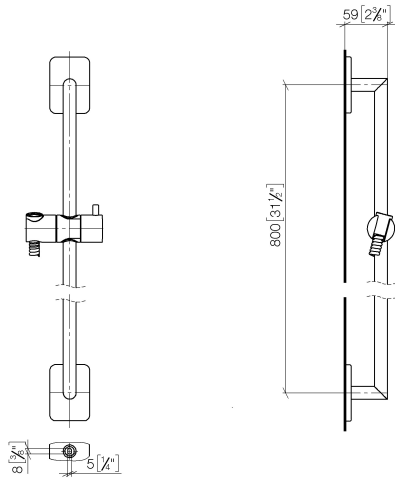

26 413 710

- slide bar
- rosette 78 x 55 mm
- gauge 800 mm
- metal shower hose 1750mm with integrated anti-twist protection
- shower hose connector 3/8"
- Pipe diameter 18 mm
- WRAS 2009048

This article does not include a hand shower!

Required miscellaneous

	<b>Hand shower FlowReduce - Matte Black</b>	28 018 979-33 0010
---	---	-----------------------

26 413 710

mm [inches]

Certificates

WRAS\_2009048. ACS\_20 ACC LY 738. IAPMO\_4976 (2).

### Spare parts list

No.	Item Number	Name	Quantity used	Delivery time
1	05 30 31 025 00 90	fixing set	2	2
2	09 27 71 005-33	rosette	2	30
3	09 31 11 013 90	pin	2	2
4	05 28 22 590 01-33	bar	1	30
5	12 580 970-33	Slide unit - Matte Black	1	10
6	28 322 970-33	Metal shower hose 1/2" x 3/8" x 1750 mm - Matte Black	1	2