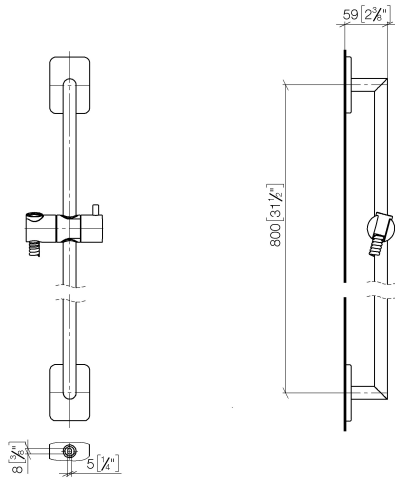

**LULU Shower set without hand shower - Brushed Dark Platinum**

LULU

26 413 710

- slide bar
- rosette 78 x 55 mm
- gauge 800 mm
- metal shower hose 1750mm with integrated anti-twist protection
- shower hose connector 3/8"
- Pipe diameter 18 mm

**Required miscellaneous**

	<b>Hand shower FlowReduce - Brushed Dark Platinum</b>	28 018 979-99 0010
---	---	-----------------------

26 413 710

mm [inches]

Certificates

WRAS\_2009048. ACS\_20 ACC LY 738. IAPMO\_4976 (2).

### Spare parts list

No.	Item Number	Name	Quantity used	Delivery time
1	05 30 31 025 00 90	fixing set	2	2
2	09 27 71 005-99	rosette	2	30
3	09 31 11 013 90	pin	2	2
4	05 28 22 590 01-99	bar	1	30
5	12 580 970-99	Slide unit - Brushed Dark Platinum	1	30
6	28 322 970-99	Metal shower hose 1/2" x 3/8" x 1750 mm - Brushed Dark Platinum	1	2