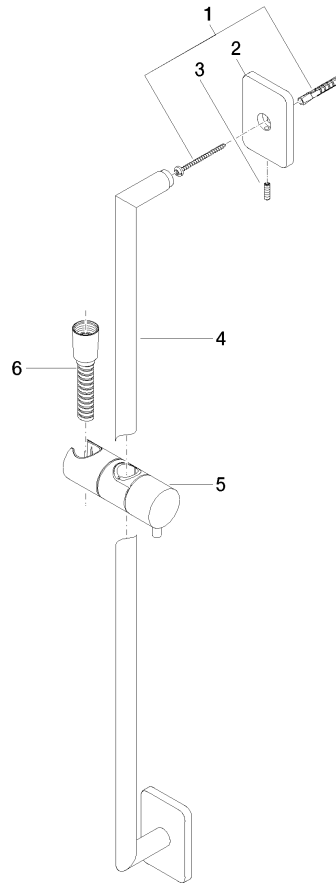

**LULU Shower set without hand shower - Brushed Dark Platinum**

LULU

26 413 710

- slide bar
- rosette 78 x 55 mm
- gauge 800 mm
- metal shower hose 1750mm with integrated anti-twist protection
- shower hose connector 3/8"
- Pipe diameter 18 mm

**Required miscellaneous**

	<b>Hand shower FlowReduce - Brushed Dark Platinum</b>	28 018 979-99 0010
---	---	-----------------------

26 413 710

mm [inches]

Certificates

WRAS\_2009048. ACS\_20 ACC LY 738. IAPMO\_4976 (2).

26 413 710

Parts for other finishes can be found here: [Chrome](#)

### Spare parts list

No.	Item Number	Name	Quantity used	Delivery time
1	05 30 31 025 00 90	fixing set	2	2
2	09 27 71 005-99	rosette	2	30
3	09 31 11 013 90	pin	2	2
4	05 28 22 590 01-99	bar	1	30
5	12 580 970-99	Slide unit - Brushed Dark Platinum	1	30
6	28 322 970-99	Metal shower hose 1/2" x 3/8" x 1750 mm - Brushed Dark Platinum	1	2