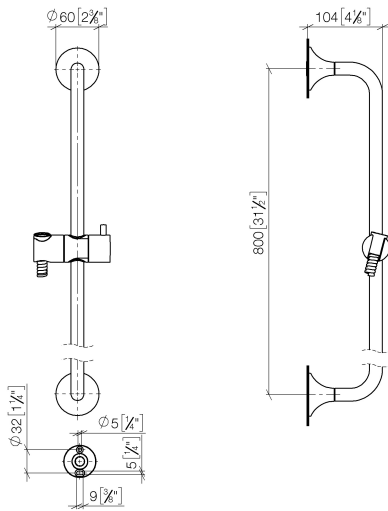

26 413 809

- slide bar
- rosette Ø 60 mm
- gauge 800 mm
- metal shower hose 1700mm with integrated anti-twist protection
- shower hose connector 3/8"
- Pipe diameter 18 mm

This article does not include a hand shower!

Recommended miscellaneous

	Concealed adapter -	35 080 970-90 0010
--	----------------------------	-----------------------

Required miscellaneous

	Hand shower FlowReduce - Platinum	28 016 979-08 0010
--	--	-----------------------

Recommended miscellaneous

	VAIA Wall elbow - Platinum	28 450 809-08
--	-----------------------------------	---------------

26 413 809

mm [inches]

Certificates

WRAS_2009048. ACS_20 ACC LY 738. IAPMO_4976 (2).

26 413 809

Spare parts list

No.	Item Number	Name	Quantity used	Delivery time
1	05 30 31 025 00 90	fixing set	2	2
2	90 17 20 759 00 90	disc	2	2
3	12 580 970-08	Slide unit - Platinum	1	40
4	28 322 970-08	Metal shower hose 1/2" x 3/8" x 1750 mm - Platinum	1	40