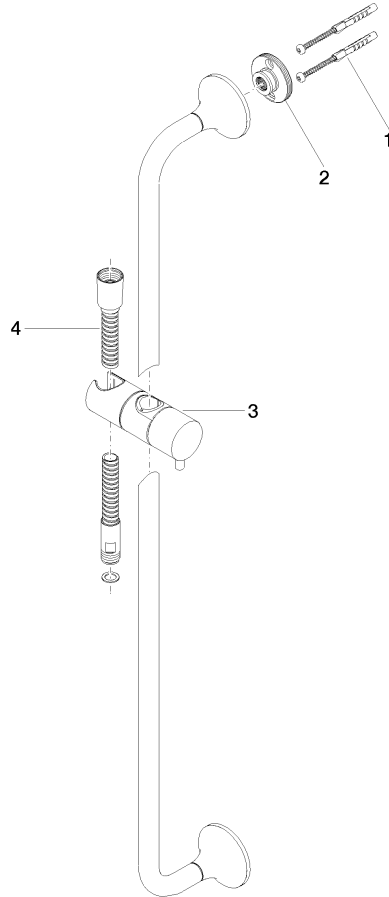

26 413 809

- slide bar
- rosette Ø 60 mm
- gauge 800 mm
- metal shower hose 1700mm with integrated anti-twist protection
- shower hose connector 3/8"
- Pipe diameter 18 mm

This article does not include a hand shower!

Recommended miscellaneous

	Concealed adapter -	35 080 970-90 0010
--	----------------------------	-----------------------

Required miscellaneous

	Hand shower FlowReduce - Platinum	28 016 979-08 0010
--	--	-----------------------

Recommended miscellaneous

	VAIA Wall elbow - Platinum	28 450 809-08
--	-----------------------------------	---------------

26 413 809

mm [inches]

Certificates

WRAS_2009048. ACS_20 ACC LY 738. IAPMO_4976 (2).

26 413 809

Spare parts list

No.	Item Number	Name	Quantity used	Delivery time
1	05 30 31 025 00 90	fixing set	2	2
2	90 17 20 759 00 90	disc	2	2
3	12 580 970-08	Slide unit - Platinum	1	40
4	28 322 970-08	Metal shower hose 1/2" x 3/8" x 1750 mm - Platinum	1	40