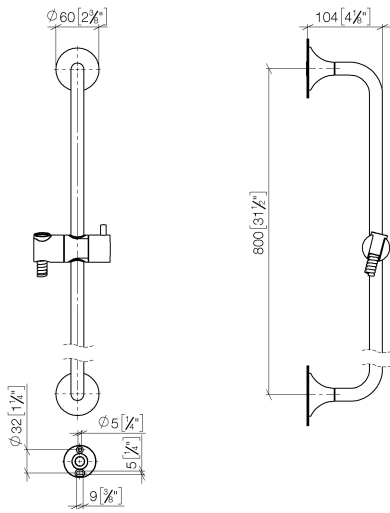

26 413 809

- slide bar
- rosette Ø 60 mm
- gauge 800 mm
- metal shower hose 1700mm with integrated anti-twist protection
- shower hose connector 3/8"
- Pipe diameter 18 mm

This article does not include a hand shower!

Recommended miscellaneous

	Concealed adapter -	35 080 970-90 0010
--	----------------------------	-----------------------

Required miscellaneous

	Hand shower FlowReduce - Dark Chrome	28 012 979-19 0010
--	---	-----------------------

Required miscellaneous

	Hand shower FlowReduce - Dark Chrome	28 016 979-19 0010
--	---	-----------------------

Recommended miscellaneous

	VAIA Wall elbow - Dark Chrome	28 450 809-19
--	--------------------------------------	---------------

Required miscellaneous

	Hand shower FlowReduce - Dark Chrome	28 018 979-19 0010
--	---	-----------------------

26 413 809

mm [inches]

26 413 809