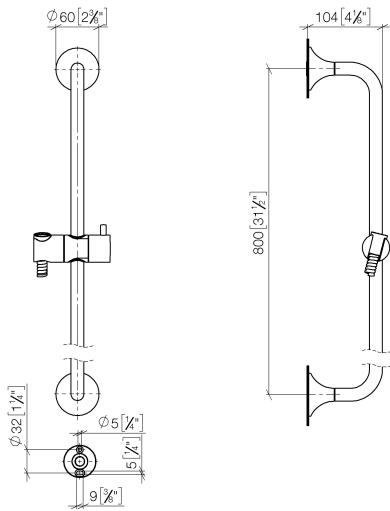

26 413 809

- slide bar
- rosette Ø 60 mm
- gauge 800 mm
- metal shower hose 1700mm with integrated anti-twist protection
- shower hose connector 3/8"
- Pipe diameter 18 mm
- WRAS 2009048

This article does not include a hand shower!

Required miscellaneous

	<b>Hand shower FlowReduce - Brushed Durabronze (23kt Gold)</b>	28 012 979-28 0010
---	--	-----------------------

Required miscellaneous

	<b>Hand shower FlowReduce - Brushed Durabronze (23kt Gold)</b>	28 016 979-28 0010
---	--	-----------------------

Required miscellaneous

	<b>Hand shower FlowReduce - Brushed Durabronze (23kt Gold)</b>	28 018 979-28 0010
---	--	-----------------------

26 413 809

mm [inches]

Certificates

WRAS\_2009048. ACS\_20 ACC LY 738.

### Spare parts list

No.	Item Number	Name	Quantity used	Delivery time
1	05 30 31 025 00 90	fixing set	2	2
2	90 17 20 759 00 90	disc	2	2
3	12 580 970-28	Slide unit - Brushed Durabronz (23kt Gold)	1	20
4	28 322 970-28	Metal shower hose 1/2" x 3/8" x 1750 mm - Brushed Durabronz (23kt Gold)	1	20