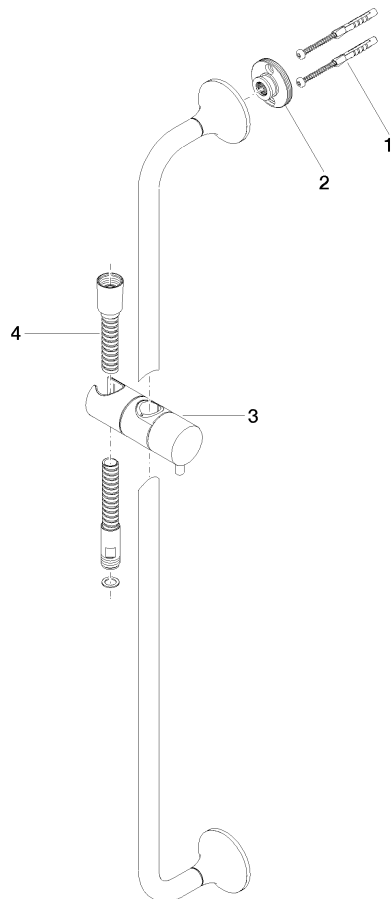

26 413 809

- slide bar
- rosette Ø 60 mm
- gauge 800 mm
- metal shower hose 1700mm with integrated anti-twist protection
- shower hose connector 3/8"
- Pipe diameter 18 mm
- WRAS 2009048

This article does not include a hand shower!

NOTE: Hand shower sold separately. Please see hand shower options under the miscellaneous articles section of each series.

	Brushed Durabronze (23kt Gold)	26 413 809-28
	Chrome	26 413 809-00
	Brushed Platinum	26 413 809-06
	Platinum	26 413 809-08
	Dark Chrome	26 413 809-19
	Brushed Bronze	26 413 809-42
	Brushed Champagne (22kt Gold)	26 413 809-46
	Champagne (22kt Gold)	26 413 809-47
	Brushed Dark Platinum	26 413 809-99

Required miscellaneous

	<b>Hand shower FlowReduce - Brushed Durabronze (23kt Gold)</b>	28 018 979-28 0010
---	--	-----------------------

26 413 809

mm [inches]

Certificates

WRAS\_2009048. ACS\_20 ACC LY 738.

### Spare parts list

No.	Item Number	Name	Quantity used	Delivery time
1	05 30 31 025 00 90	fixing set	2	2
2	90 17 20 759 00 90	disc	2	2
3	12 580 970-28	Slide unit - Brushed Durabronz (23kt Gold)	1	20
4	28 322 970-28	Metal shower hose 1/2" x 3/8" x 1750 mm - Brushed Durabronz (23kt Gold)	1	20