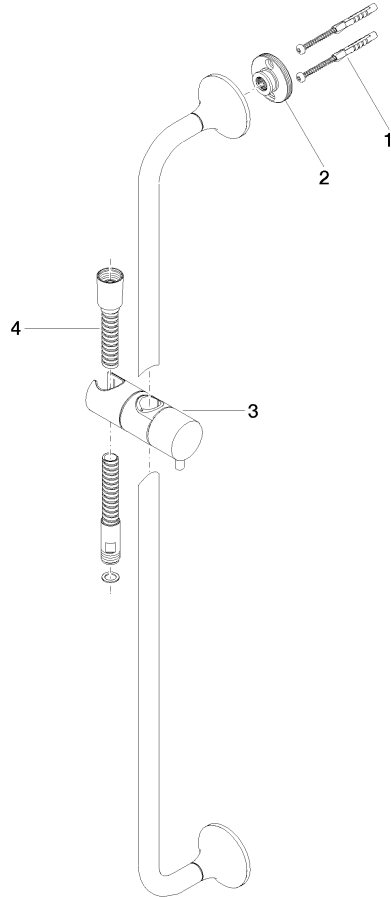

26 413 809

- slide bar
- rosette Ø 60 mm
- gauge 800 mm
- metal shower hose 1700mm with integrated anti-twist protection
- shower hose connector 3/8"
- Pipe diameter 18 mm

This article does not include a hand shower!

NOTE: Hand shower sold separately. Please see hand shower options under the miscellaneous articles section of each series.

	Brushed Bronze	26 413 809-42
	Chrome	26 413 809-00
	Brushed Platinum	26 413 809-06
	Platinum	26 413 809-08
	Dark Chrome	26 413 809-19
	Brushed Durabronze (23kt Gold)	26 413 809-28
	Brushed Champagne (22kt Gold)	26 413 809-46
	Champagne (22kt Gold)	26 413 809-47
	Brushed Dark Platinum	26 413 809-99

Required miscellaneous

	<b>Hand shower FlowReduce - Brushed Bronze</b>	28 016 979-42 0010
---	--	-----------------------

26 413 809

mm [inches]

26 413 809

### Spare parts list

No.	Item Number	Name	Quantity used	Delivery time
1	05 30 31 025 00 90	fixing set	2	2
2	90 17 20 759 00 90	disc	2	2
3	12 580 970-42	Slide unit - Brushed Bronze	1	30
4	28 322 970-42	Metal shower hose 1/2" x 3/8" x 1750 mm - Brushed Bronze	1	30