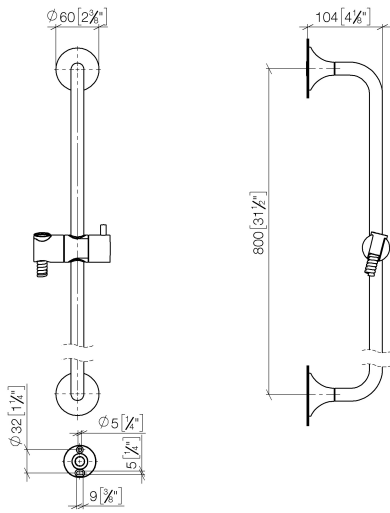

26 413 809

- slide bar
- rosette Ø 60 mm
- gauge 800 mm
- metal shower hose 1700mm with integrated anti-twist protection
- shower hose connector 3/8"
- Pipe diameter 18 mm

This article does not include a hand shower!

Required miscellaneous

	<b>Hand shower FlowReduce - Brushed Bronze</b>	28 018 979-42 0010
---	--	-----------------------

Recommended miscellaneous

	<b>Concealed adapter -</b>	35 080 970-90 0010
---	----------------------------	-----------------------

Required miscellaneous

	<b>Hand shower FlowReduce - Brushed Bronze</b>	28 016 979-42 0010
---	--	-----------------------

26 413 809

mm [inches]

26 413 809

### Spare parts list

No.	Item Number	Name	Quantity used	Delivery time
1	05 30 31 025 00 90	fixing set	2	2
2	90 17 20 759 00 90	disc	2	2
3	12 580 970-42	Slide unit - Brushed Bronze	1	30
4	28 322 970-42	Metal shower hose 1/2" x 3/8" x 1750 mm - Brushed Bronze	1	30