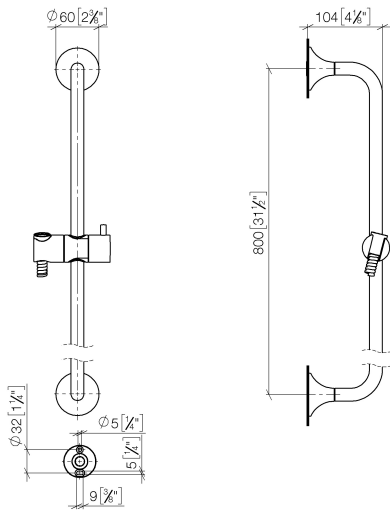

26 413 809

- slide bar
- rosette Ø 60 mm
- gauge 800 mm
- metal shower hose 1700mm with integrated anti-twist protection
- shower hose connector 3/8"
- Pipe diameter 18 mm
- WRAS 2009048

This article does not include a hand shower!

NOTE: Hand shower sold separately. Please see hand shower options under the miscellaneous articles section of each series.

	Brushed Champagne (22kt Gold)	26 413 809-46
	Chrome	26 413 809-00
	Brushed Platinum	26 413 809-06
	Platinum	26 413 809-08
	Dark Chrome	26 413 809-19
	Brushed Durabronze (23kt Gold)	26 413 809-28
	Brushed Bronze	26 413 809-42
	Champagne (22kt Gold)	26 413 809-47
	Brushed Dark Platinum	26 413 809-99

26 413 809

mm [inches]

26 413 809

Parts for other finishes can be found here: [Chrome](#)

Spare parts list

No.	Item Number	Name	Quantity used	Delivery time
1	05 30 31 025 00 90	fixing set	2	2
2	90 17 20 759 00 90	disc	2	2
3	12 580 970-46	Slide unit - Brushed Champagne (22kt Gold)	1	30
4	28 322 970-46	Metal shower hose 1/2" x 3/8" x 1750 mm - Brushed Champagne (22kt Gold)	1	30