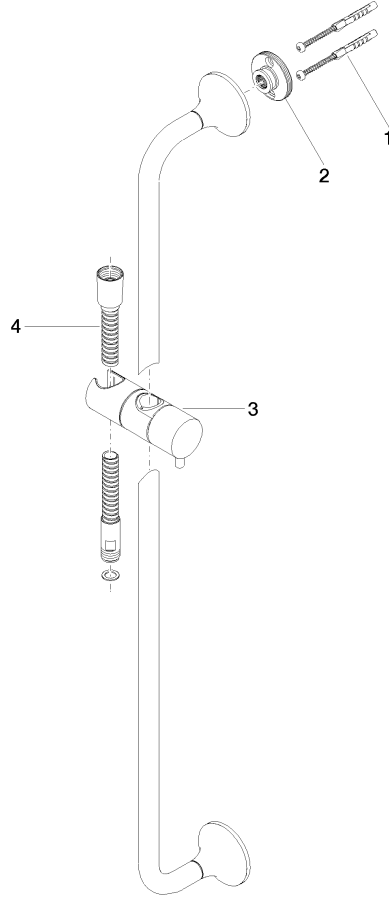

26 413 809

- slide bar
- rosette Ø 60 mm
- gauge 800 mm
- metal shower hose 1700mm with integrated anti-twist protection
- shower hose connector 3/8"
- Pipe diameter 18 mm
- WRAS 2009048

This article does not include a hand shower!

NOTE: Hand shower sold separately. Please see hand shower options under the miscellaneous articles section of each series.

	Brushed Champagne (22kt Gold)	26 413 809-46
	Chrome	26 413 809-00
	Brushed Platinum	26 413 809-06
	Platinum	26 413 809-08
	Dark Chrome	26 413 809-19
	Brushed Durabronze (23kt Gold)	26 413 809-28
	Brushed Bronze	26 413 809-42
	Champagne (22kt Gold)	26 413 809-47
	Brushed Dark Platinum	26 413 809-99

26 413 809

mm [inches]

26 413 809

Parts for other finishes can be found here: [Chrome](#)

Spare parts list

No.	Item Number	Name	Quantity used	Delivery time
1	05 30 31 025 00 90	fixing set	2	2
2	90 17 20 759 00 90	disc	2	2
3	12 580 970-46	Slide unit - Brushed Champagne (22kt Gold)	1	30
4	28 322 970-46	Metal shower hose 1/2" x 3/8" x 1750 mm - Brushed Champagne (22kt Gold)	1	30