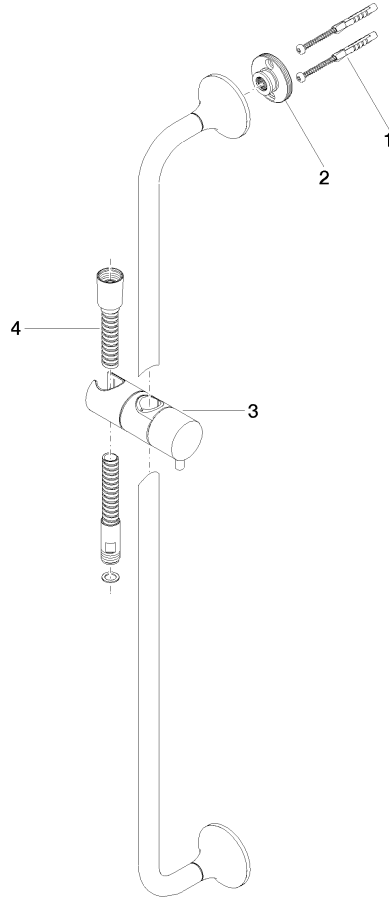

26 413 809

- slide bar
- rosette Ø 60 mm
- gauge 800 mm
- metal shower hose 1700mm with integrated anti-twist protection
- shower hose connector 3/8"
- Pipe diameter 18 mm
- WRAS 2009048

This article does not include a hand shower!

NOTE: Hand shower sold separately. Please see hand shower options under the miscellaneous articles section of each series.

	Brushed Dark Platinum	26 413 809-99
	Chrome	26 413 809-00
	Brushed Platinum	26 413 809-06
	Platinum	26 413 809-08
	Dark Chrome	26 413 809-19
	Brushed Durabronze (23kt Gold)	26 413 809-28
	Brushed Bronze	26 413 809-42
	Brushed Champagne (22kt Gold)	26 413 809-46
	Champagne (22kt Gold)	26 413 809-47

Required miscellaneous

	Hand shower FlowReduce - Brushed Dark Platinum	28 018 979-99 0010
--	---	-----------------------

26 413 809

mm [inches]

Certificates

WRAS_2009048. ACS_20 ACC LY 738. IAPMO_4976 (1).

26 413 809

Spare parts list

No.	Item Number	Name	Quantity used	Delivery time
1	05 30 31 025 00 90	fixing set	2	2
2	90 17 20 759 00 90	disc	2	2
3	12 580 970-99	Slide unit - Brushed Dark Platinum	1	30
4	28 322 970-99	Metal shower hose 1/2" x 3/8" x 1750 mm - Brushed Dark Platinum	1	2