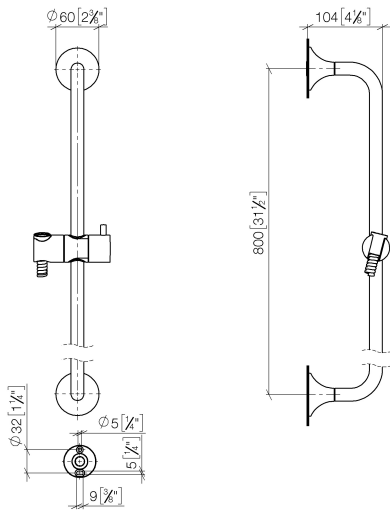

26 413 809

- slide bar
- rosette Ø 60 mm
- gauge 800 mm
- metal shower hose 1700mm with integrated anti-twist protection
- shower hose connector 3/8"
- Pipe diameter 18 mm
- WRAS 2009048

This article does not include a hand shower!

Required miscellaneous

	Hand shower FlowReduce - Brushed Dark Platinum	28 016 979-99 0010
--	---	-----------------------

Required miscellaneous

	Hand shower FlowReduce - Brushed Dark Platinum	28 012 979-99 0010
--	---	-----------------------

Required miscellaneous

	Hand shower FlowReduce - Brushed Dark Platinum	28 018 979-99 0010
--	---	-----------------------

26 413 809

mm [inches]

Certificates

WRAS_2009048. ACS_20 ACC LY 738. IAPMO_4976 (1).

26 413 809

Spare parts list

No.	Item Number	Name	Quantity used	Delivery time
1	05 30 31 025 00 90	fixing set	2	2
2	90 17 20 759 00 90	disc	2	2
3	12 580 970-99	Slide unit - Brushed Dark Platinum	1	30
4	28 322 970-99	Metal shower hose 1/2" x 3/8" x 1750 mm - Brushed Dark Platinum	1	2