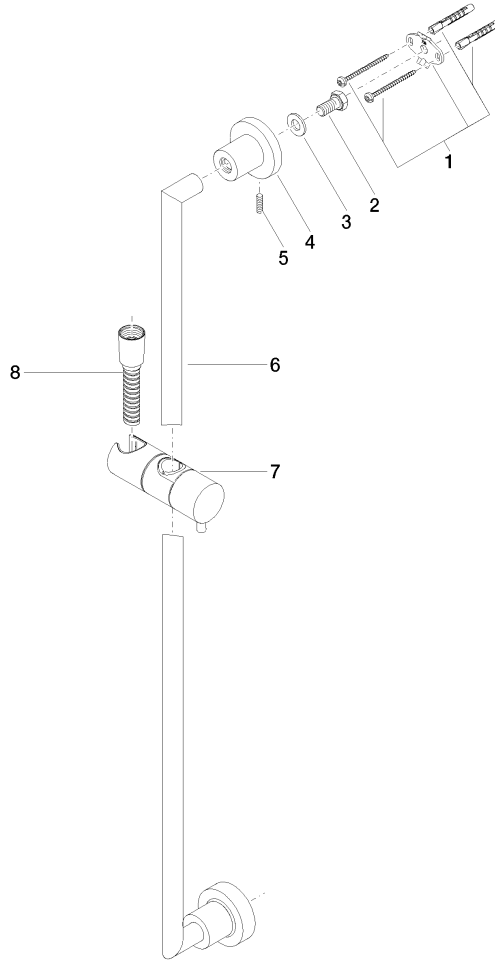

26 413 892

- slide bar
- Pipe diameter 18 mm
- rosettes Ø 55 mm
- gauge 800 mm
- metal shower hose 1750mm with integrated anti-twist protection
- shower hose connector 3/8"

This article does not include a hand shower!

Recommended miscellaneous

	Concealed adapter -	35 080 970-90 0010
---	----------------------------	-----------------------

Required miscellaneous

	Hand shower FlowReduce - Chrome	28 016 979-00 0010
---	--	-----------------------

Required miscellaneous

	Hand shower FlowReduce - Chrome	28 012 979-00 0010
---	--	-----------------------

26 413 892

Certificates

WRAS_2009048. ACS_20 ACC LY 738. IAPMO_4976 (1).

26 413 892

Spare parts list

No.	Item Number	Name	Quantity used	Delivery time
1	05 17 20 739 00 90	fixing set	2	2
2	09 30 30 071 90	screw	2	2
3	09 30 11 046 90	disc	2	2
4	08 17 89 505-00	holder	2	10
5	04 31 11 113 00 90	pin	2	2
6	05 28 22 590 00-00	bar	1	10
7	12 580 970-00	Slide unit - Chrome	1	10
8	28 322 970-00	Metal shower hose 1/2" x 3/8" x 1750 mm - Chrome	1	2