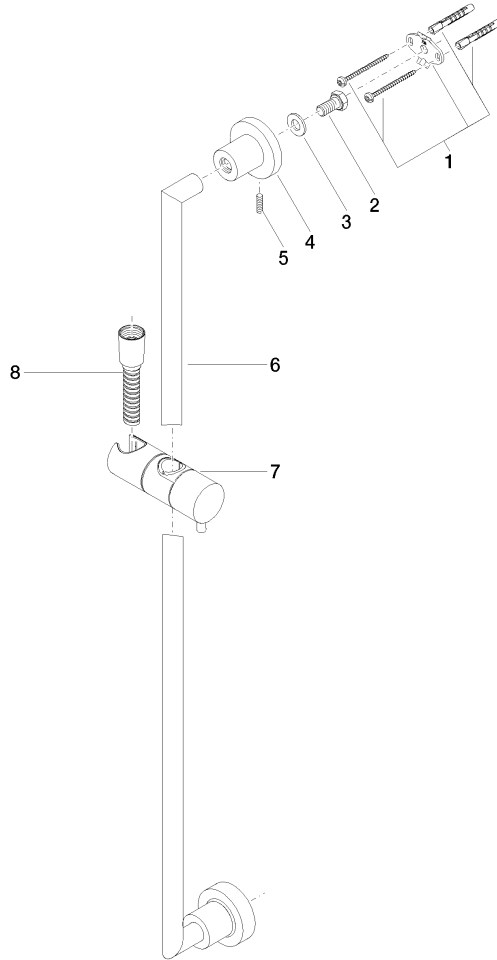

26 413 892

- slide bar
- Pipe diameter 18 mm
- rosettes Ø 55 mm
- gauge 800 mm
- metal shower hose 1750mm with integrated anti-twist protection
- shower hose connector 3/8"
- WRAS 2009048

This article does not include a hand shower!

Spare parts list

No.	Item Number	Name	Quantity used	Delivery time
1	05 17 20 739 00 90	fixing set	2	2
2	09 30 30 071 90	screw	2	2
3	09 30 11 046 90	disc	2	2
4	08 17 89 505-06	holder	2	10
5	04 31 11 113 00 90	pin	2	2
6	05 28 22 590 00-06	bar	1	10
7	12 580 970-06	Slide unit - Brushed Platinum	1	10
8	28 322 970-06	Metal shower hose 1/2" x 3/8" x 1750 mm - Brushed Platinum	1	2