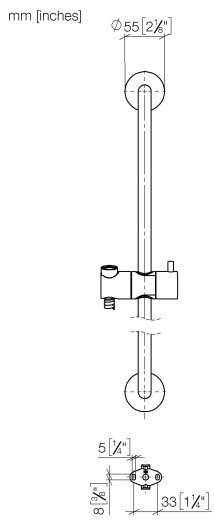

26 413 892

Certificates

WRAS_2009048. ACS_20 ACC LY 738. IAPMO_4976 (1).