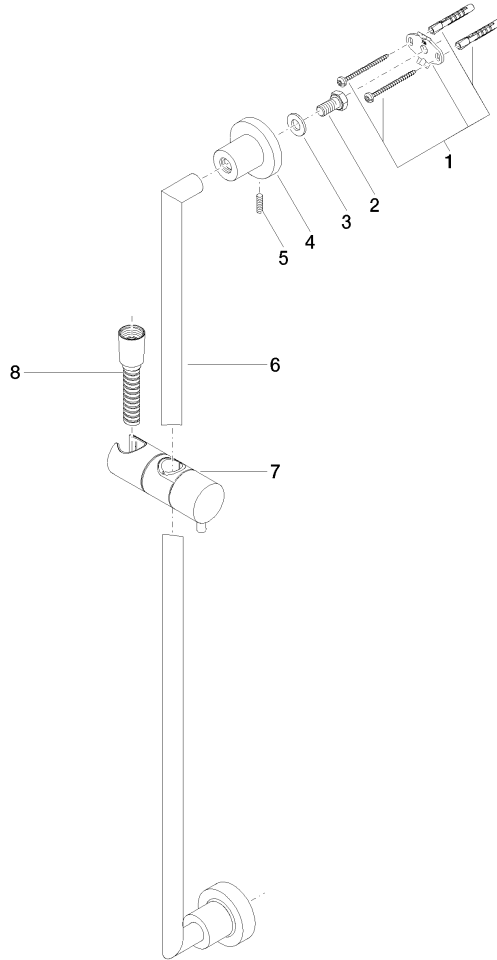

26 413 892

Spare parts list

No.	Item Number	Name	Quantity used	Delivery time
1	05 17 20 739 00 90	fixing set	2	2
2	09 30 30 071 90	screw	2	2
3	09 30 11 046 90	disc	2	2
4	08 17 89 505-08	holder	2	40
5	04 31 11 113 00 90	pin	2	2
6	05 28 22 590 00-08	bar	1	40
7	12 580 970-08	Slide unit - Platinum	1	40
8	28 322 970-08	Metal shower hose 1/2" x 3/8" x 1750 mm - Platinum	1	40