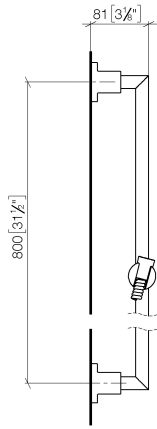

26 413 892

- slide bar
- Pipe diameter 18 mm
- rosettes Ø 55 mm
- gauge 800 mm
- metal shower hose 1750mm with integrated anti-twist protection
- shower hose connector 3/8"
- WRAS 2009048

This article does not include a hand shower!

NOTE: Hand shower sold separately. Please see hand shower options under the miscellaneous articles section of each series.

	Dark Chrome	26 413 892-19
	Chrome	26 413 892-00
	Brushed Platinum	26 413 892-06
	Platinum	26 413 892-08
	Brushed Durabronze (23kt Gold)	26 413 892-28
	Matte Black	26 413 892-33
	Brushed Champagne (22kt Gold)	26 413 892-46
	Champagne (22kt Gold)	26 413 892-47
	Brushed Chrome	26 413 892-93
	Brushed Dark Platinum	26 413 892-99

26 413 892

26 413 892

Parts for other  
finishes can be found  
here: [Chrome](#)