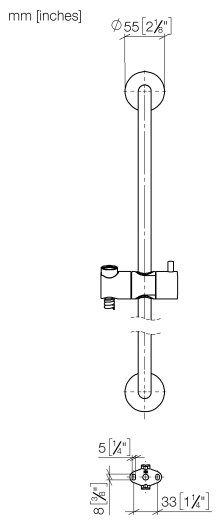

26 413 892

- slide bar
- Pipe diameter 18 mm
- rosettes Ø 55 mm
- gauge 800 mm
- metal shower hose 1750mm with integrated anti-twist protection
- shower hose connector 3/8"
- WRAS 2009048

This article does not include a hand shower!

NOTE: Hand shower sold separately. Please see hand shower options under the miscellaneous articles section of each series.

	Dark Chrome	26 413 892-19
	Chrome	26 413 892-00
	Brushed Platinum	26 413 892-06
	Platinum	26 413 892-08
	Brushed Durabronze (23kt Gold)	26 413 892-28
	Matte Black	26 413 892-33
	Brushed Champagne (22kt Gold)	26 413 892-46
	Champagne (22kt Gold)	26 413 892-47
	Brushed Chrome	26 413 892-93
	Brushed Dark Platinum	26 413 892-99

26 413 892

26 413 892

Parts for other  
finishes can be found  
here: [Chrome](#)