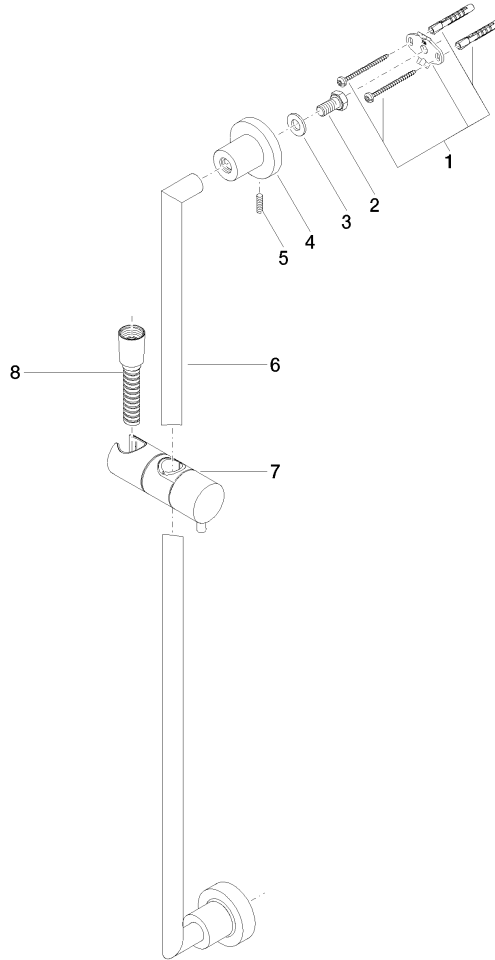

26 413 892

- slide bar
- Pipe diameter 18 mm
- rosettes Ø 55 mm
- gauge 800 mm
- metal shower hose 1750mm with integrated anti-twist protection
- shower hose connector 3/8"
- WRAS 2009048

This article does not include a hand shower!

SERIES-VARIOUS Hand shower - Brushed Durabross (23kt Gold) 28 029 979-28 0010

Required miscellaneous

SERIES-VARIOUS Hand shower - Brushed Durabross (23kt Gold) 28 025 979-28 0010

26 413 892

Certificates

WRAS_2009048. ACS_20 ACC LY 738.

26 413 892

Parts for other finishes can be found here: [Chrome](#)

Spare parts list

No.	Item Number	Name	Quantity used	Delivery time
1	05 17 20 739 00 90	fixing set	2	2
2	09 30 30 071 90	screw	2	2
3	09 30 11 046 90	disc	2	2
4	08 17 89 505-28	holder	2	20
5	04 31 11 113 00 90	pin	2	2
6	05 28 22 590 00-28	bar	1	20
7	12 580 970-28	Slide unit - Brushed Durabronz (23kt Gold)	1	20
8	28 322 970-28	Metal shower hose 1/2" x 3/8" x 1750 mm - Brushed Durabronz (23kt Gold)	1	20