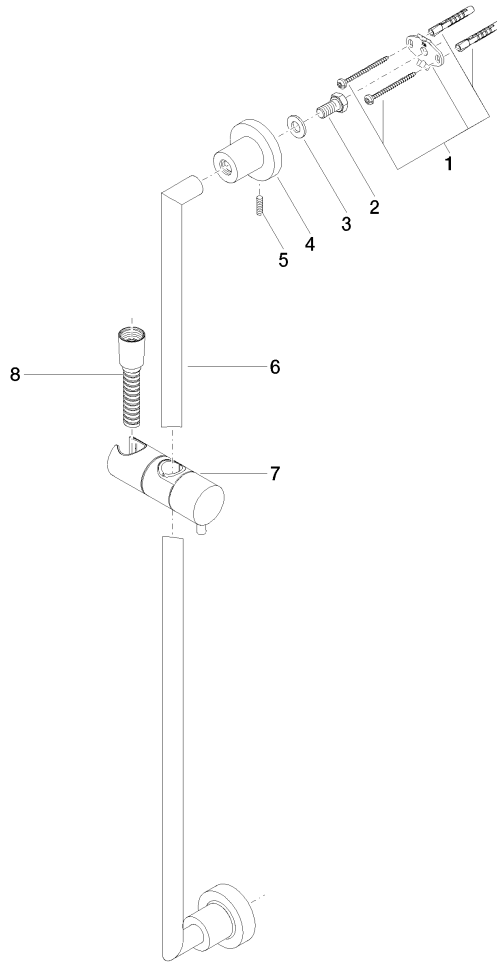

26 413 892

- slide bar
- Pipe diameter 18 mm
- rosettes Ø 55 mm
- gauge 800 mm
- metal shower hose 1750mm with integrated anti-twist protection
- shower hose connector 3/8"
- WRAS 2009048

This article does not include a hand shower!

### Spare parts list

No.	Item Number	Name	Quantity used	Delivery time
1	05 17 20 739 00 90	fixing set	2	2
2	09 30 30 071 90	screw	2	2
3	09 30 11 046 90	disc	2	2
4	08 17 89 505-33	holder	2	30
5	04 31 11 113 00 90	pin	2	2
6	05 28 22 590 00-33	bar	1	30
7	12 580 970-33	Slide unit - Matte Black	1	10
8	28 322 970-33	Metal shower hose 1/2" x 3/8" x 1750 mm - Matte Black	1	2