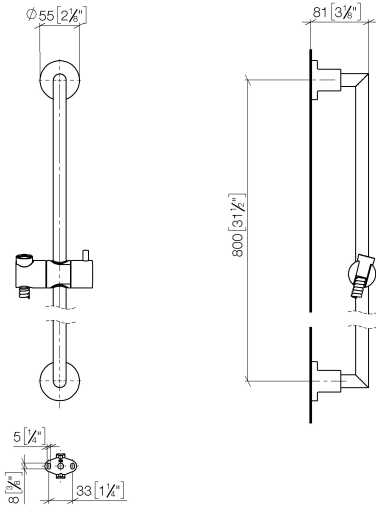

26 413 892

- slide bar
- Pipe diameter 18 mm
- rosettes Ø 55 mm
- gauge 800 mm
- metal shower hose 1750mm with integrated anti-twist protection
- shower hose connector 3/8"
- WRAS 2009048

This article does not include a hand shower!

NOTE: Hand shower sold separately. Please see hand shower options under the miscellaneous articles section of each series.

	Brushed Bronze	26 413 892-42
	Chrome	26 413 892-00
	Brushed Platinum	26 413 892-06
	Platinum	26 413 892-08
	Dark Chrome	26 413 892-19
	Brushed Durabronze (23kt Gold)	26 413 892-28
	Matte Black	26 413 892-33
	Brushed Champagne (22kt Gold)	26 413 892-46
	Champagne (22kt Gold)	26 413 892-47
	Brushed Chrome	26 413 892-93
	Brushed Dark Platinum	26 413 892-99

26 413 892

mm [inches]

26 413 892

Product version from 4/1/2024

Parts for other finishes can be found here: [Chrome](#)

TARA Shower set without hand shower - Brushed Bronze

TARA

26 413 892

Spare parts list

Product version from 4/1/2024

No.	Item Number	Name	Quantity used	Delivery time
	05 17 20 739 00 90	fixing set	13	2