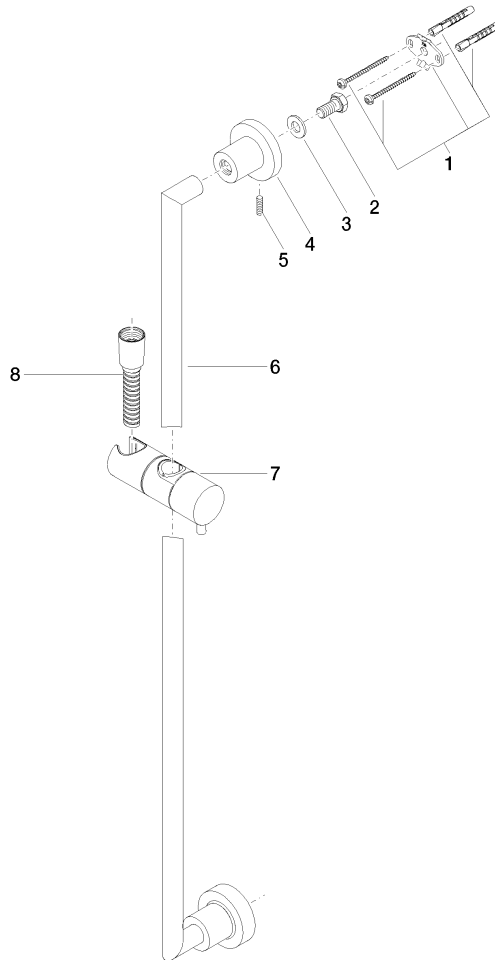

26 413 892

- slide bar
- Pipe diameter 18 mm
- rosettes Ø 55 mm
- gauge 800 mm
- metal shower hose 1750mm with integrated anti-twist protection
- shower hose connector 3/8"
- WRAS 2009048

This article does not include a hand shower!

NOTE: Hand shower sold separately. Please see hand shower options under the miscellaneous articles section of each series.

	Brushed Champagne (22kt Gold)	26 413 892-46
	Chrome	26 413 892-00
	Brushed Platinum	26 413 892-06
	Platinum	26 413 892-08
	Dark Chrome	26 413 892-19
	Brushed Durabronze (23kt Gold)	26 413 892-28
	Matte Black	26 413 892-33
	Champagne (22kt Gold)	26 413 892-47
	Brushed Chrome	26 413 892-93
	Brushed Dark Platinum	26 413 892-99

26 413 892

mm [inches]

26 413 892

Parts for other finishes can be found here: [Chrome](#)

Spare parts list

No.	Item Number	Name	Quantity used	Delivery time
1	05 17 20 739 00 90	fixing set	2	2
2	09 30 30 071 90	screw	2	2
3	09 30 11 046 90	disc	2	2
4	08 17 89 505-46	holder	2	30
5	04 31 11 113 00 90	pin	2	2
6	05 28 22 590 00-46	bar	1	30
7	12 580 970-46	Slide unit - Brushed Champagne (22kt Gold)	1	30
8	28 322 970-46	Metal shower hose 1/2" x 3/8" x 1750 mm - Brushed Champagne (22kt Gold)	1	30