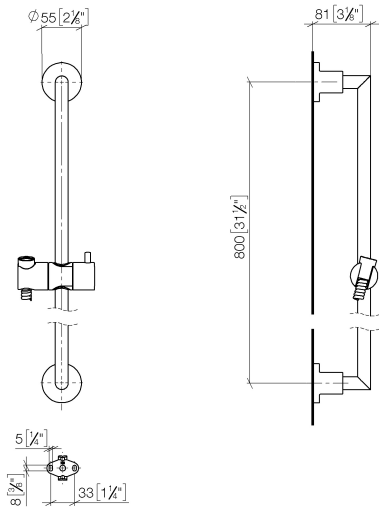

26 413 892

- slide bar
- Pipe diameter 18 mm
- rosettes Ø 55 mm
- gauge 800 mm
- metal shower hose 1750mm with integrated anti-twist protection
- shower hose connector 3/8"
- WRAS 2009048

This article does not include a hand shower!

NOTE: Hand shower sold separately. Please see hand shower options under the miscellaneous articles section of each series.

	Brushed Champagne (22kt Gold)	26 413 892-46
	Chrome	26 413 892-00
	Brushed Platinum	26 413 892-06
	Platinum	26 413 892-08
	Dark Chrome	26 413 892-19
	Brushed Durabronze (23kt Gold)	26 413 892-28
	Matte Black	26 413 892-33
	Champagne (22kt Gold)	26 413 892-47
	Brushed Chrome	26 413 892-93
	Brushed Dark Platinum	26 413 892-99

26 413 892

mm [inches]

26 413 892

Parts for other finishes can be found here: [Chrome](#)

Spare parts list

No.	Item Number	Name	Quantity used	Delivery time
1	05 17 20 739 00 90	fixing set	2	2
2	09 30 30 071 90	screw	2	2
3	09 30 11 046 90	disc	2	2
4	08 17 89 505-46	holder	2	30
5	04 31 11 113 00 90	pin	2	2
6	05 28 22 590 00-46	bar	1	30
7	12 580 970-46	Slide unit - Brushed Champagne (22kt Gold)	1	30
8	28 322 970-46	Metal shower hose 1/2" x 3/8" x 1750 mm - Brushed Champagne (22kt Gold)	1	30