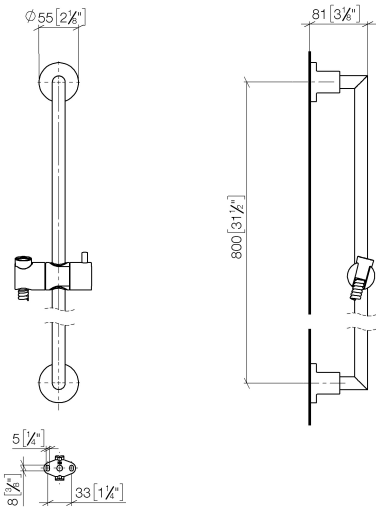

26 413 892

- slide bar
- Pipe diameter 18 mm
- rosettes Ø 55 mm
- gauge 800 mm
- metal shower hose 1750mm with integrated anti-twist protection
- shower hose connector 3/8"
- WRAS 2009048

This article does not include a hand shower!

NOTE: Hand shower sold separately. Please see hand shower options under the miscellaneous articles section of each series.

	Champagne (22kt Gold)	26 413 892-47
	Chrome	26 413 892-00
	Brushed Platinum	26 413 892-06
	Platinum	26 413 892-08
	Dark Chrome	26 413 892-19
	Brushed Durabronze (23kt Gold)	26 413 892-28
	Matte Black	26 413 892-33
	Brushed Champagne (22kt Gold)	26 413 892-46
	Brushed Chrome	26 413 892-93
	Brushed Dark Platinum	26 413 892-99

26 413 892

mm [inches]

26 413 892

Parts for other finishes can be found here: [Chrome](#)

**Spare parts list**

No.	Item Number	Name	Quantity used	Delivery time
1	05 17 20 739 00 90	fixing set	2	2
2	09 30 30 071 90	screw	2	2
3	09 30 11 046 90	disc	2	2
4	08 17 89 505-47	holder	2	30
5	04 31 11 113 00 90	pin	2	2
6	05 28 22 590 00-47	bar	1	30
7	12 580 970-47	Slide unit - Champagne (22kt Gold)	1	30
8	28 322 970-47	Metal shower hose 1/2" x 3/8" x 1750 mm - Champagne (22kt Gold)	1	30