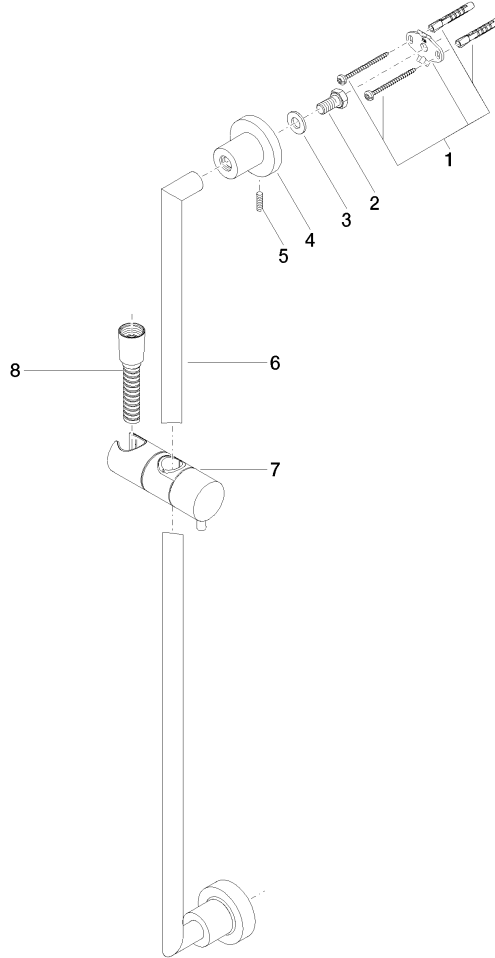

26 413 892

- slide bar
- Pipe diameter 18 mm
- rosettes Ø 55 mm
- gauge 800 mm
- metal shower hose 1750mm with integrated anti-twist protection
- shower hose connector 3/8"
- WRAS 2009048

This article does not include a hand shower!

NOTE: Hand shower sold separately. Please see hand shower options under the miscellaneous articles section of each series.

	Champagne (22kt Gold)	26 413 892-47
	Chrome	26 413 892-00
	Brushed Platinum	26 413 892-06
	Platinum	26 413 892-08
	Dark Chrome	26 413 892-19
	Brushed Durabronze (23kt Gold)	26 413 892-28
	Matte Black	26 413 892-33
	Brushed Champagne (22kt Gold)	26 413 892-46
	Brushed Chrome	26 413 892-93
	Brushed Dark Platinum	26 413 892-99

26 413 892

mm [inches]

26 413 892

Parts for other finishes can be found here: [Chrome](#)

**Spare parts list**

No.	Item Number	Name	Quantity used	Delivery time
1	05 17 20 739 00 90	fixing set	2	2
2	09 30 30 071 90	screw	2	2
3	09 30 11 046 90	disc	2	2
4	08 17 89 505-47	holder	2	30
5	04 31 11 113 00 90	pin	2	2
6	05 28 22 590 00-47	bar	1	30
7	12 580 970-47	Slide unit - Champagne (22kt Gold)	1	30
8	28 322 970-47	Metal shower hose 1/2" x 3/8" x 1750 mm - Champagne (22kt Gold)	1	30