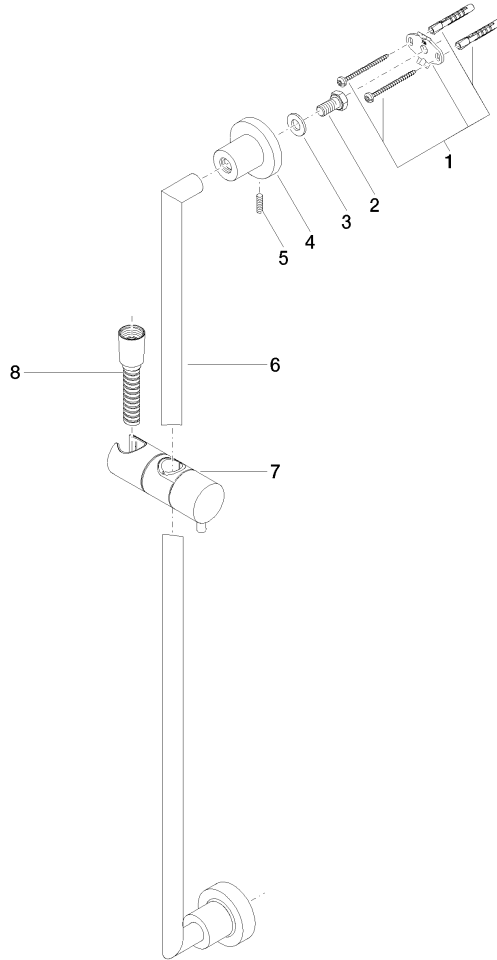

TARA Shower set without hand shower - Brushed Dark Platinum

TARA

26 413 892

- slide bar
- Pipe diameter 18 mm
- rosettes Ø 55 mm
- gauge 800 mm
- metal shower hose 1750mm with integrated anti-twist protection
- shower hose connector 3/8"

Spare parts list

No.	Item Number	Name	Quantity used	Delivery time
1	05 17 20 739 00 90	fixing set	2	2
2	09 30 30 071 90	screw	2	2
3	09 30 11 046 90	disc	2	2
4	08 17 89 505-99	holder	2	30
5	04 31 11 113 00 90	pin	2	2
6	05 28 22 590 00-99	bar	1	30
7	12 580 970-99	Slide unit - Brushed Dark Platinum	1	30
8	28 322 970-99	Metal shower hose 1/2" x 3/8" x 1750 mm - Brushed Dark Platinum	1	2