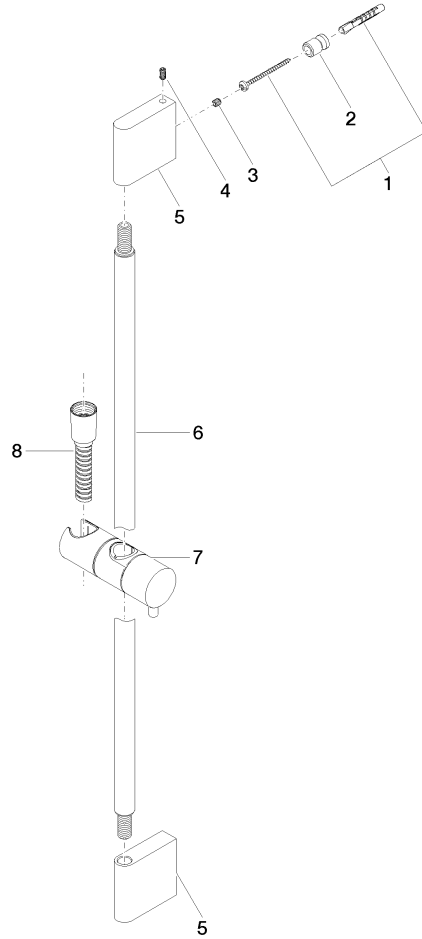

**Shower set without hand shower - Chrome**

IMO

26 413 979

Fits: IMO, LULU, MEM, TARA, CL.1, LISSÉ, VAIA, META, CYO

- slide bar
- Pipe diameter 18 mm
- gauge 853 mm
- metal shower hose 1750mm with integrated anti-twist protection
- shower hose connector 3/8"

**Required miscellaneous**

	<b>Hand shower FlowReduce - Chrome</b>	28 012 979-00 0010
	•Max. flow rate 6.8 l/min (at 3 bar)	

**Recommended miscellaneous**

	<b>Wall elbow - Chrome</b>	28 450 980-00
--	----------------------------	---------------

26 413 979

mm [inches]

Certificates

WRAS\_2009048. ACS\_20 ACC LY 738. IAPMO\_4976 (1).

26 413 979

Spare parts list

No.	Item Number	Name	Quantity used	Delivery time
1	05 17 20 726 02 90	fixing set	2	2
2	08 17 20 726 90	holder	2	2
3	09 31 11 049 90	pin	2	2
4	04 31 11 113 00 90	pin	2	2
5	08 17 97 054-00	holder	2	10
6	90 28 22 597 00-00	holder	1	10
7	12 580 970-00	Slide unit - Chrome	1	10
8	28 322 970-00	Metal shower hose 1/2" x 3/8" x 1750 mm - Chrome	1	2