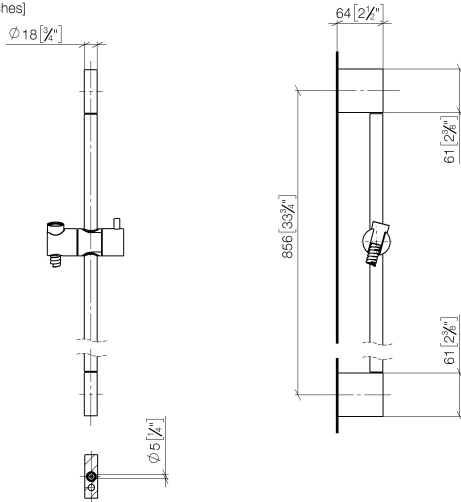

**Shower set without hand shower - Chrome**

IMO

26 413 979

Fits: IMO, LULU, MEM, TARA, CL.1, LISSÉ, VAIA, META, CYO

- slide bar
- Pipe diameter 18 mm
- gauge 853 mm
- metal shower hose 1750mm with integrated anti-twist protection
- shower hose connector 3/8"

26 413 979

mm [inches]

Certificates

WRAS\_2009048. ACS\_20 ACC LY 738. IAPMO\_4976 (1).

26 413 979

Spare parts list

No.	Item Number	Name	Quantity used	Delivery time
1	05 17 20 726 02 90	fixing set	2	2
2	08 17 20 726 90	holder	2	2
3	09 31 11 049 90	pin	2	2
4	04 31 11 113 00 90	pin	2	2
5	08 17 97 054-00	holder	2	10
6	90 28 22 597 00-00	holder	1	10
7	12 580 970-00	Slide unit - Chrome	1	10
8	28 322 970-00	Metal shower hose 1/2" x 3/8" x 1750 mm - Chrome	1	2