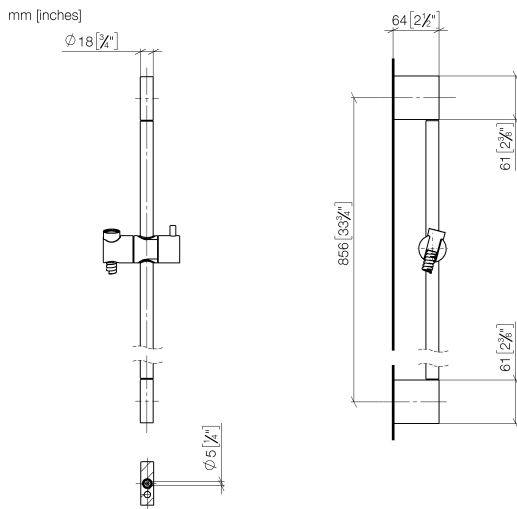

Shower set without hand shower - Brushed Platinum

IMO

26 413 979

Fits: IMO, LULU, MEM, TARA, CL.1, LISSÉ, VAIA, META, CYO

- slide bar
- Pipe diameter 18 mm
- gauge 853 mm
- metal shower hose 1750mm with integrated anti-twist protection
- shower hose connector 3/8"
- WRAS 2009048

26 413 979

Certificates

WRAS_2009048. ACS_20 ACC LY 738. IAPMO_4976 (1).

26 413 979

Spare parts list

No.	Item Number	Name	Quantity used	Delivery time
1	05 17 20 726 02 90	fixing set	2	2
2	08 17 20 726 90	holder	2	2
3	09 31 11 049 90	pin	2	2
4	04 31 11 113 00 90	pin	2	2
5	08 17 97 054-06	holder	2	10
6	90 28 22 597 00-06	holder	1	10
7	12 580 970-06	Slide unit - Brushed Platinum	1	10
8	28 322 970-06	Metal shower hose 1/2" x 3/8" x 1750 mm - Brushed Platinum	1	2