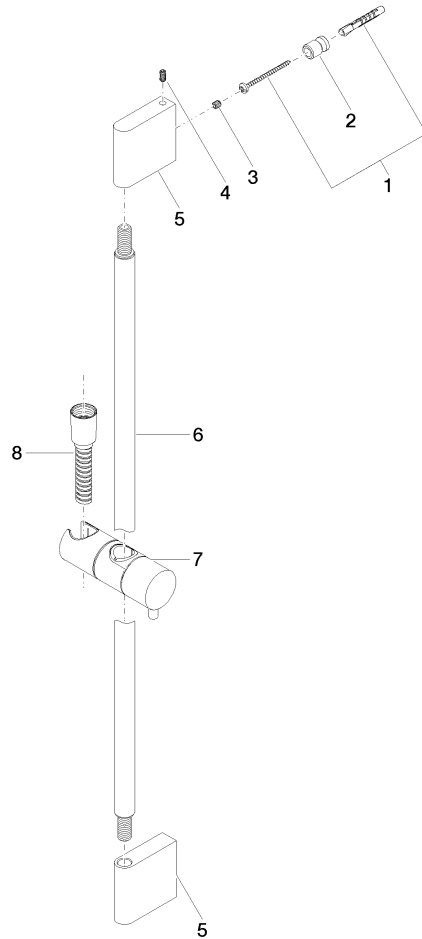

Shower set without hand shower - Brushed Platinum

IMO

26 413 979

Fits: IMO, LULU, MEM, TARA, CL.1, LISSÉ, VAIA, META, CYO

- slide bar
- Pipe diameter 18 mm
- gauge 853 mm
- metal shower hose 1750mm with integrated anti-twist protection
- shower hose connector 3/8"
- WRAS 2009048

26 413 979

Certificates

WRAS_2009048. ACS_20 ACC LY 738. IAPMO_4976 (1).

26 413 979

Spare parts list

No.	Item Number	Name	Quantity used	Delivery time
1	05 17 20 726 02 90	fixing set	2	2
2	08 17 20 726 90	holder	2	2
3	09 31 11 049 90	pin	2	2
4	04 31 11 113 00 90	pin	2	2
5	08 17 97 054-06	holder	2	10
6	90 28 22 597 00-06	holder	1	10
7	12 580 970-06	Slide unit - Brushed Platinum	1	10
8	28 322 970-06	Metal shower hose 1/2" x 3/8" x 1750 mm - Brushed Platinum	1	2