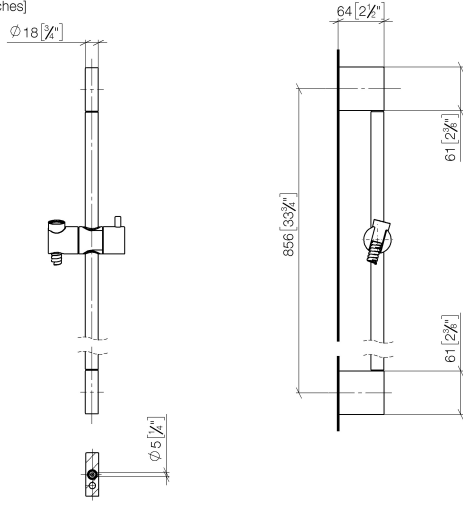

**Shower set without hand shower - Dark Chrome**

IMO

26 413 979

Fits: IMO, LULU, MEM, TARA, CL.1, LISSÉ, VAIA, META, CYO

- slide bar
- Pipe diameter 18 mm
- gauge 853 mm
- metal shower hose 1750mm with integrated anti-twist protection
- shower hose connector 3/8"
- WRAS 2009048

**Recommended miscellaneous**

**LISSÉ Wall elbow - Dark Chrome** 28 450 845-19

**Recommended miscellaneous**

**Wall elbow - Dark Chrome** 28 450 980-19

26 413 979

mm [inches]

26 413 979

Parts for other finishes can be found here: [Chrome](#)