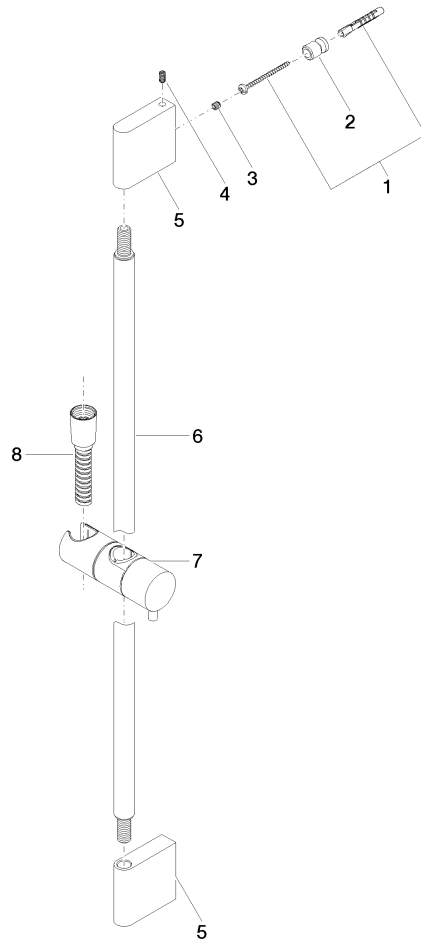

**Shower set without hand shower - Dark Chrome**

IMO

26 413 979

Fits: IMO, LULU, MEM, TARA, CL.1, LISSÉ, VAIA, META, CYO

- slide bar
- Pipe diameter 18 mm
- gauge 853 mm
- metal shower hose 1750mm with integrated anti-twist protection
- shower hose connector 3/8"
- WRAS 2009048

**Recommended miscellaneous**

**LISSÉ Wall elbow - Dark Chrome** 28 450 845-19

**Recommended miscellaneous**

**Wall elbow - Dark Chrome** 28 450 980-19

26 413 979

mm [inches]

26 413 979

Parts for other finishes can be found here: [Chrome](#)