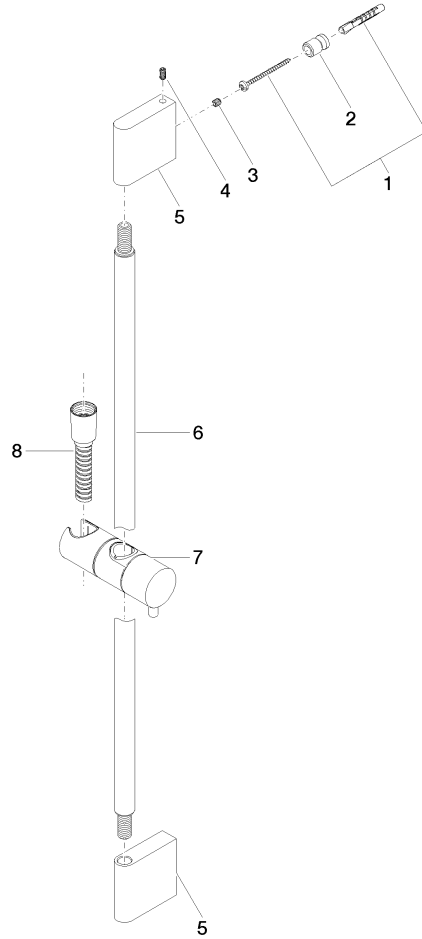

Shower set without hand shower - Light Gold

IMO

26 413 979

Fits: IMO, LULU, MEM, TARA, CL.1, LISSÉ, VAIA, META, CYO

- slide bar
- Pipe diameter 18 mm
- gauge 853 mm
- metal shower hose 1750mm with integrated anti-twist protection
- shower hose connector 3/8"

Recommended miscellaneous

Concealed adapter -

35 080 970-90
0010

Required miscellaneous

Slide unit - Light Gold

12 580 970-26

Required miscellaneous

Hand shower FlowReduce - Light Gold

28 018 979-26
0010

26 413 979

mm [inches]

26 413 979

Spare parts list

No.	Item Number	Name	Quantity used	Delivery time
1	05 17 20 726 02 90	fixing set	2	2
2	08 17 20 726 90	holder	2	2
3	09 31 11 049 90	pin	2	2
4	04 31 11 113 00 90	pin	2	2
5	08 17 97 054-26	holder	2	60
6	90 28 22 597 00-26	holder	1	30
7	12 580 970-26	Slide unit - Light Gold	1	30
8	28 322 970-26	Metal shower hose 1/2" x 3/8" x 1750 mm - Light Gold	1	30