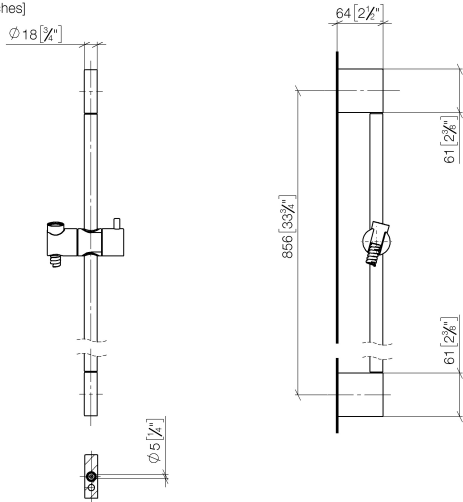

Shower set without hand shower - Light Gold

IMO

26 413 979

Fits: IMO, LULU, MEM, TARA, CL.1, LISSÉ, VAIA, META, CYO

- slide bar
- Pipe diameter 18 mm
- gauge 853 mm
- metal shower hose 1750mm with integrated anti-twist protection
- shower hose connector 3/8"

Recommended miscellaneous

Concealed adapter -

35 080 970-90
0010

Required miscellaneous

Slide unit - Light Gold

12 580 970-26

Required miscellaneous

Hand shower FlowReduce - Light Gold

28 018 979-26
0010

26 413 979

mm [inches]

26 413 979

Spare parts list

No.	Item Number	Name	Quantity used	Delivery time
1	05 17 20 726 02 90	fixing set	2	2
2	08 17 20 726 90	holder	2	2
3	09 31 11 049 90	pin	2	2
4	04 31 11 113 00 90	pin	2	2
5	08 17 97 054-26	holder	2	60
6	90 28 22 597 00-26	holder	1	30
7	12 580 970-26	Slide unit - Light Gold	1	30
8	28 322 970-26	Metal shower hose 1/2" x 3/8" x 1750 mm - Light Gold	1	30