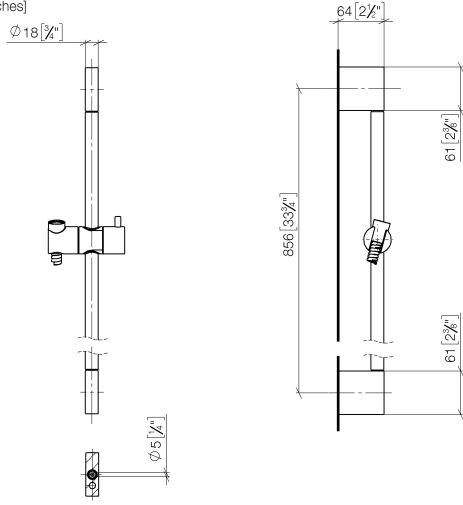

Shower set without hand shower - Brushed Light Gold

IMO

26 413 979

Fits: IMO, LULU, MEM, TARA, CL.1, LISSÉ, VAIA, META, CYO

- slide bar
- Pipe diameter 18 mm
- gauge 853 mm
- metal shower hose 1750mm with integrated anti-twist protection
- shower hose connector 3/8"
- WRAS 2009048

Recommended miscellaneous

Concealed adapter -

35 080 970-90
0010

Required miscellaneous

Slide unit - Brushed Light Gold

12 580 970-27

Required miscellaneous

**Hand shower FlowReduce -
Brushed Light Gold**

28 018 979-27
0010

26 413 979

mm [inches]

26 413 979

Product version from 10/1/2023

Shower set without hand shower - Brushed Light Gold

IMO

26 413 979