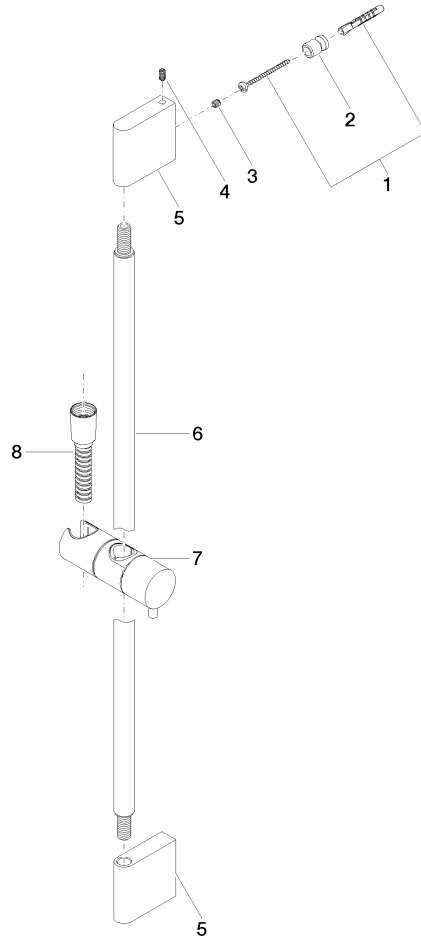

Shower set without hand shower - Brushed Light Gold

IMO

26 413 979

Fits: IMO, LULU, MEM, TARA, CL.1, LISSÉ, VAIA, META, CYO

- slide bar
- Pipe diameter 18 mm
- gauge 853 mm
- metal shower hose 1750mm with integrated anti-twist protection
- shower hose connector 3/8"
- WRAS 2009048

Recommended miscellaneous

Concealed adapter -

35 080 970-90
0010

Required miscellaneous

Slide unit - Brushed Light Gold

12 580 970-27

Required miscellaneous

**Hand shower FlowReduce -
Brushed Light Gold**

28 018 979-27
0010

26 413 979

mm [inches]

26 413 979

Product version from 10/1/2023

Shower set without hand shower - Brushed Light Gold

IMO

26 413 979

Spare parts list

Product version from 10/1/2023

| No. | Item Number | Name | Quantity used | Delivery time |
|-----|--------------------|------------|---------------|---------------|
| | 05 17 20 726 02 90 | fixing set | 13 | 2 |