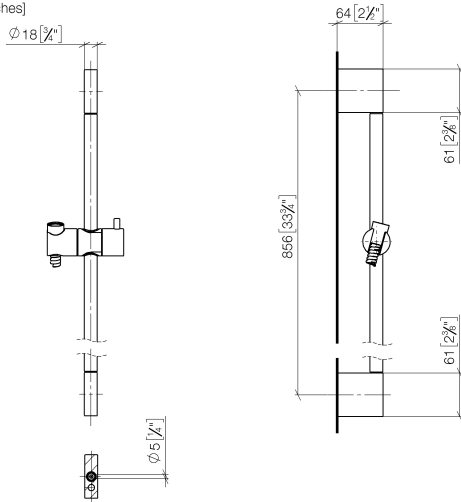

Shower set without hand shower - Brushed Bronze

IMO

26 413 979

Fits: IMO, LULU, MEM, TARA, CL.1, LISSÉ, VAIA, META, CYO

- slide bar
- Pipe diameter 18 mm
- gauge 853 mm
- metal shower hose 1750mm with integrated anti-twist protection
- shower hose connector 3/8"

26 413 979

mm [inches]

26 413 979

Spare parts list

No.	Item Number	Name	Quantity used	Delivery time
1	05 17 20 726 02 90	fixing set	2	2
2	08 17 20 726 90	holder	2	2
3	09 31 11 049 90	pin	2	2
4	04 31 11 113 00 90	pin	2	2
5	08 17 97 054-42	holder	2	60
6	90 28 22 597 00-42	holder	1	30
7	12 580 970-42	Slide unit - Brushed Bronze	1	30
8	28 322 970-42	Metal shower hose 1/2" x 3/8" x 1750 mm - Brushed Bronze	1	30