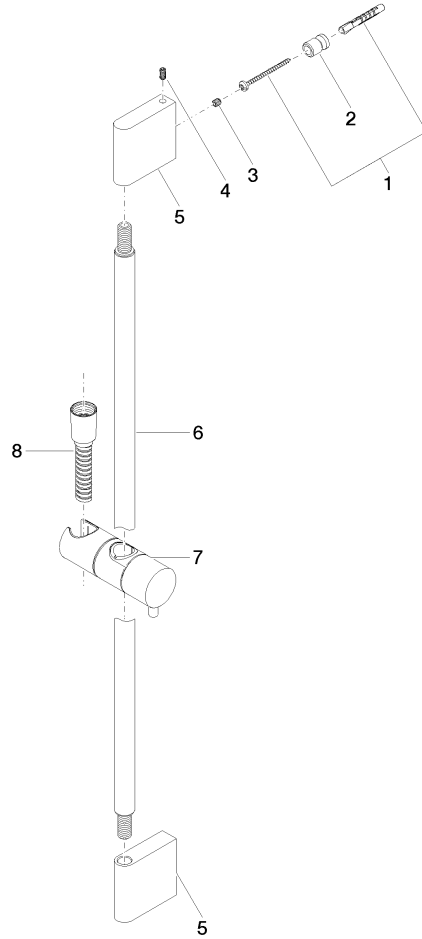

Shower set without hand shower - Brushed Bronze

IMO

26 413 979

Fits: IMO, LULU, MEM, TARA, CL.1, LISSÉ, VAIA, META, CYO

- slide bar
- Pipe diameter 18 mm
- gauge 853 mm
- metal shower hose 1750mm with integrated anti-twist protection
- shower hose connector 3/8"

26 413 979

mm [inches]

26 413 979

Spare parts list

No.	Item Number	Name	Quantity used	Delivery time
1	05 17 20 726 02 90	fixing set	2	2
2	08 17 20 726 90	holder	2	2
3	09 31 11 049 90	pin	2	2
4	04 31 11 113 00 90	pin	2	2
5	08 17 97 054-42	holder	2	60
6	90 28 22 597 00-42	holder	1	30
7	12 580 970-42	Slide unit - Brushed Bronze	1	30
8	28 322 970-42	Metal shower hose 1/2" x 3/8" x 1750 mm - Brushed Bronze	1	30