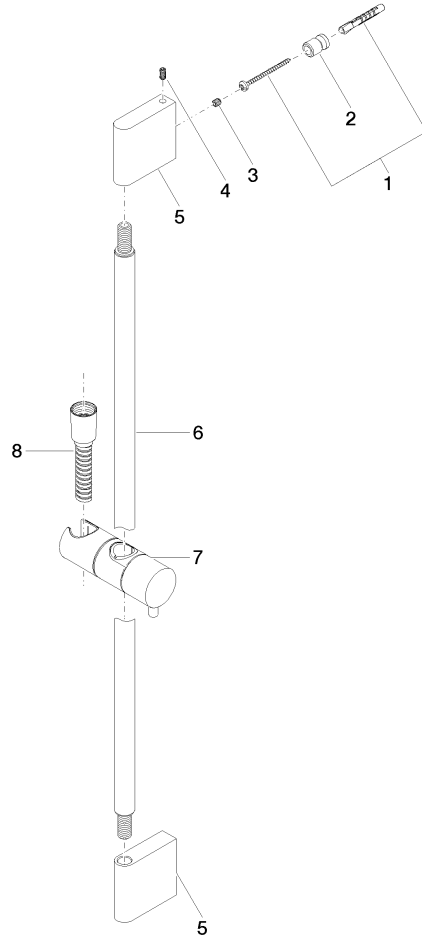

Shower set without hand shower - Brushed Champagne (22kt Gold)

IMO

26 413 979

Fits: IMO, LULU, MEM, TARA, CL.1, LISSÉ, VAIA, META, CYO

- slide bar
- Pipe diameter 18 mm
- gauge 853 mm
- metal shower hose 1750mm with integrated anti-twist protection
- shower hose connector 3/8"
- WRAS 2009048

This article does not include a hand shower!

NOTE: Hand shower sold separately. Please see hand shower options under the miscellaneous articles section of each series.

	Brushed Champagne (22kt Gold)	26 413 979-46
	Chrome	26 413 979-00
	Brushed Platinum	26 413 979-06
	Platinum	26 413 979-08
	Dark Chrome	26 413 979-19
	Light Gold	26 413 979-26
	Brushed Light Gold	26 413 979-27
	Brushed Durabrass (23kt Gold)	26 413 979-28
	Matte Black	26 413 979-33
	Brushed Bronze	26 413 979-42
	Champagne (22kt Gold)	26 413 979-47
	Brushed Chrome	26 413 979-93
	Brushed Dark Platinum	26 413 979-99

26 413 979

mm [inches]

26 413 979

Parts for other finishes can be found here: [Chrome](#)

Spare parts list

No.	Item Number	Name	Quantity used	Delivery time
1	05 17 20 726 02 90	fixing set	2	2
2	08 17 20 726 90	holder	2	2
3	09 31 11 049 90	pin	2	2
4	04 31 11 113 00 90	pin	2	2
5	08 17 97 054-46	holder	2	30
6	90 28 22 597 00-46	holder	1	30
7	12 580 970-46	Slide unit - Brushed Champagne (22kt Gold)	1	30
8	28 322 970-46	Metal shower hose 1/2" x 3/8" x 1750 mm - Brushed Champagne (22kt Gold)	1	30