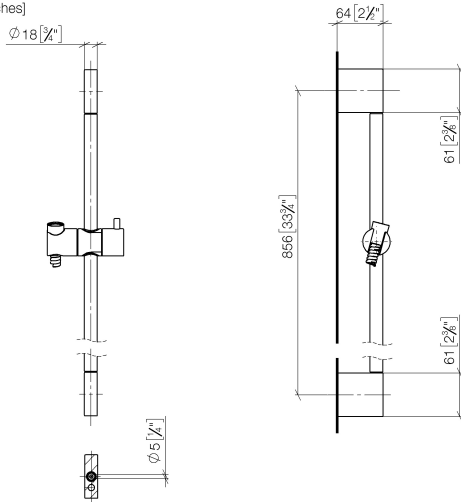

**Shower set without hand shower - Champagne (22kt Gold)**

IMO

26 413 979

Fits: IMO, LULU, MEM, TARA, CL.1, LISSÉ, VAIA, META, CYO

- slide bar
- Pipe diameter 18 mm
- gauge 853 mm
- metal shower hose 1750mm with integrated anti-twist protection
- shower hose connector 3/8"
- WRAS 2009048

**Recommended miscellaneous**

**Wall elbow - Champagne (22kt Gold)** 28 450 980-47

26 413 979

mm [inches]

26 413 979

Parts for other finishes can be found here: [Chrome](#)

**Spare parts list**

No.	Item Number	Name	Quantity used	Delivery time
1	05 17 20 726 02 90	fixing set	2	2
2	08 17 20 726 90	holder	2	2
3	09 31 11 049 90	pin	2	2
4	04 31 11 113 00 90	pin	2	2
5	08 17 97 054-47	holder	2	30
6	90 28 22 597 00-47	holder	1	30
7	12 580 970-47	Slide unit - Champagne (22kt Gold)	1	30
8	28 322 970-47	Metal shower hose 1/2" x 3/8" x 1750 mm - Champagne (22kt Gold)	1	30