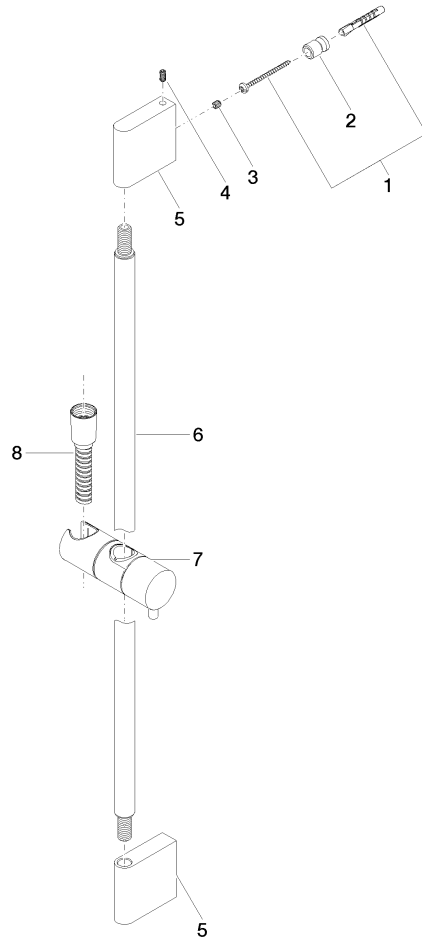

**Shower set without hand shower - Champagne (22kt Gold)**

IMO

26 413 979

Fits: IMO, LULU, MEM, TARA, CL.1, LISSÉ, VAIA, META, CYO

- slide bar
- Pipe diameter 18 mm
- gauge 853 mm
- metal shower hose 1750mm with integrated anti-twist protection
- shower hose connector 3/8"
- WRAS 2009048

**Recommended miscellaneous**

**Wall elbow - Champagne (22kt Gold)** 28 450 980-47

26 413 979

mm [inches]

26 413 979

Parts for other finishes can be found here: [Chrome](#)

**Spare parts list**

No.	Item Number	Name	Quantity used	Delivery time
1	05 17 20 726 02 90	fixing set	2	2
2	08 17 20 726 90	holder	2	2
3	09 31 11 049 90	pin	2	2
4	04 31 11 113 00 90	pin	2	2
5	08 17 97 054-47	holder	2	30
6	90 28 22 597 00-47	holder	1	30
7	12 580 970-47	Slide unit - Champagne (22kt Gold)	1	30
8	28 322 970-47	Metal shower hose 1/2" x 3/8" x 1750 mm - Champagne (22kt Gold)	1	30