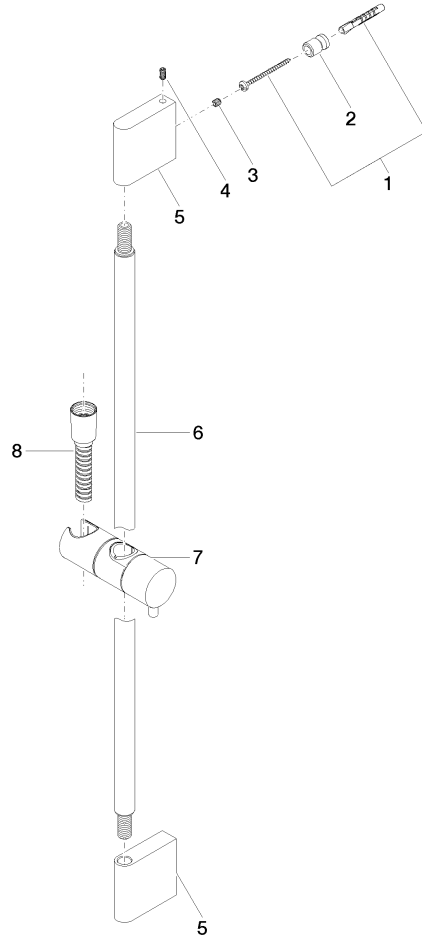

Shower set without hand shower - Brushed Chrome

IMO

26 413 979

Fits: IMO, LULU, MEM, TARA, CL.1, LISSÉ,
VAIA, META, CYO

- slide bar
- Pipe diameter 18 mm
- gauge 853 mm
- metal shower hose 1750mm with integrated anti-twist protection
- shower hose connector 3/8"

26 413 979

Certificates

WRAS_2009048. ACS_20 ACC LY 738. IAPMO_4976 (2).

26 413 979

Parts for other finishes can be found here: [Chrome](#)

Spare parts list

No.	Item Number	Name	Quantity used	Delivery time
1	05 17 20 726 02 90	fixing set	2	2
2	08 17 20 726 90	holder	2	2
3	09 31 11 049 90	pin	2	2
4	04 31 11 113 00 90	pin	2	2
5	08 17 97 054-93	holder	2	20
6	90 28 22 597 00-93	holder	1	20
7	12 580 970-93	Slide unit - Brushed Chrome	1	20
8	28 322 970-93	Metal shower hose 1/2" x 3/8" x 1750 mm - Brushed Chrome	1	20