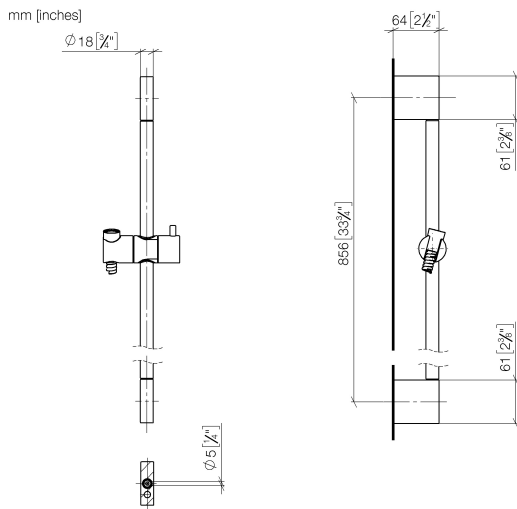

Shower set without hand shower - Brushed Chrome

IMO

26 413 979

Fits: IMO, LULU, MEM, TARA, CL.1, LISSÉ,
VAIA, META, CYO

- slide bar
- Pipe diameter 18 mm
- gauge 853 mm
- metal shower hose 1750mm with integrated anti-twist protection
- shower hose connector 3/8"

This article does not include a hand shower!

NOTE: Hand shower sold separately. Please see hand shower options under the miscellaneous articles section of each series.

	Brushed Chrome	26 413 979-93
	Chrome	26 413 979-00
	Brushed Platinum	26 413 979-06
	Platinum	26 413 979-08
	Dark Chrome	26 413 979-19
	Light Gold	26 413 979-26
	Brushed Light Gold	26 413 979-27
	Brushed Durabronze (23kt Gold)	26 413 979-28
	Matte Black	26 413 979-33
	Brushed Bronze	26 413 979-42
	Brushed Champagne (22kt Gold)	26 413 979-46
	Champagne (22kt Gold)	26 413 979-47
	Brushed Dark Platinum	26 413 979-99

26 413 979

Certificates

WRAS_2009048. ACS_20 ACC LY 738. IAPMO_4976 (2).

26 413 979

Parts for other finishes can be found here: [Chrome](#)

Spare parts list

No.	Item Number	Name	Quantity used	Delivery time
1	05 17 20 726 02 90	fixing set	2	2
2	08 17 20 726 90	holder	2	2
3	09 31 11 049 90	pin	2	2
4	04 31 11 113 00 90	pin	2	2
5	08 17 97 054-93	holder	2	20
6	90 28 22 597 00-93	holder	1	20
7	12 580 970-93	Slide unit - Brushed Chrome	1	20
8	28 322 970-93	Metal shower hose 1/2" x 3/8" x 1750 mm - Brushed Chrome	1	20