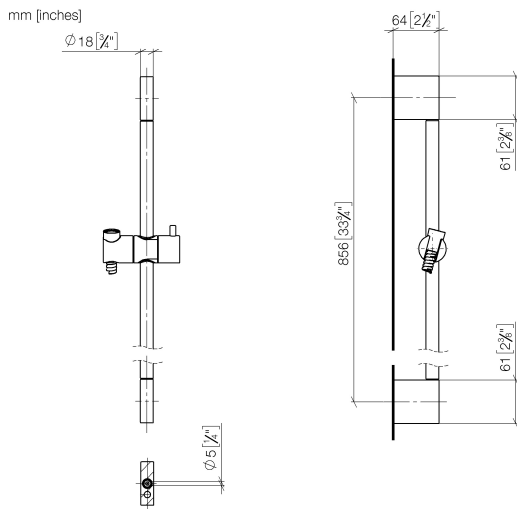

Shower set without hand shower - Brushed Dark Platinum

IMO

26 413 979

Fits: IMO, LULU, MEM, TARA, CL.1, LISSÉ, VAIA, META, CYO

- slide bar
- Pipe diameter 18 mm
- gauge 853 mm
- metal shower hose 1750mm with integrated anti-twist protection
- shower hose connector 3/8"

26 413 979

Certificates

WRAS_2009048. ACS_20 ACC LY 738. IAPMO_4976 (1).

26 413 979

Spare parts list

No.	Item Number	Name	Quantity used	Delivery time
1	05 17 20 726 02 90	fixing set	2	2
2	08 17 20 726 90	holder	2	2
3	09 31 11 049 90	pin	2	2
4	04 31 11 113 00 90	pin	2	2
5	08 17 97 054-99	holder	2	30
6	90 28 22 597 00-99	holder	1	30
7	12 580 970-99	Slide unit - Brushed Dark Platinum	1	30
8	28 322 970-99	Metal shower hose 1/2" x 3/8" x 1750 mm - Brushed Dark Platinum	1	2