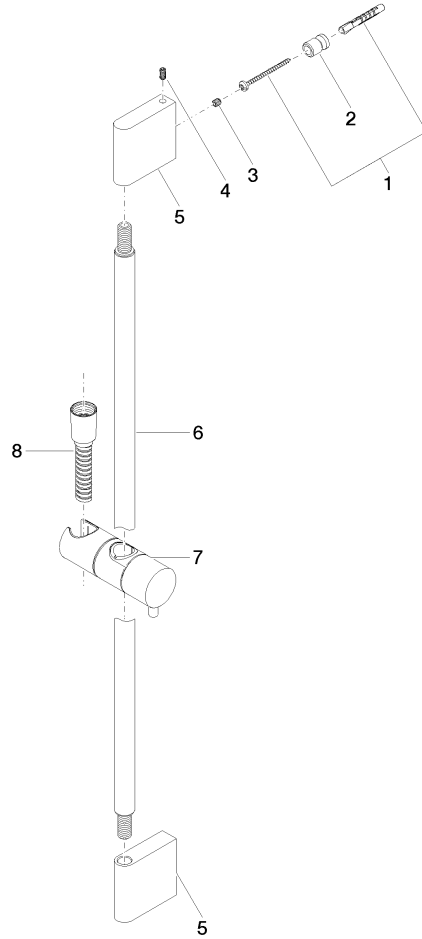

Shower set without hand shower - Brushed Dark Platinum

IMO

26 413 979

Fits: IMO, LULU, MEM, TARA, CL.1, LISSÉ, VAIA, META, CYO

- slide bar
- Pipe diameter 18 mm
- gauge 853 mm
- metal shower hose 1750mm with integrated anti-twist protection
- shower hose connector 3/8"

	Wall elbow - Brushed Dark Platinum	28 450 980-99
--	-----------------------------------------------	---------------

Required miscellaneous

	Hand shower FlowReduce - Brushed Dark Platinum	28 012 979-99 0010
--	-----------------------------------------------------------	-----------------------

26 413 979

Certificates

WRAS_2009048. ACS_20 ACC LY 738. IAPMO_4976 (1).

26 413 979

Spare parts list

No.	Item Number	Name	Quantity used	Delivery time
1	05 17 20 726 02 90	fixing set	2	2
2	08 17 20 726 90	holder	2	2
3	09 31 11 049 90	pin	2	2
4	04 31 11 113 00 90	pin	2	2
5	08 17 97 054-99	holder	2	30
6	90 28 22 597 00-99	holder	1	30
7	12 580 970-99	Slide unit - Brushed Dark Platinum	1	30
8	28 322 970-99	Metal shower hose 1/2" x 3/8" x 1750 mm - Brushed Dark Platinum	1	2