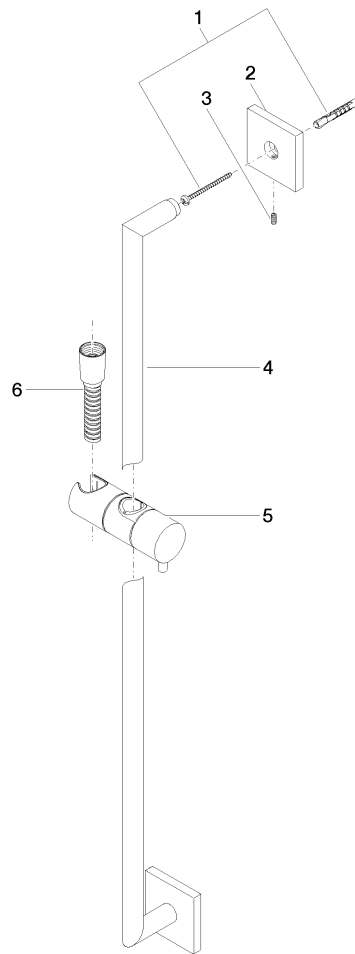

Shower set without hand shower - Chrome

IMO

26 413 980

Fits: IMO, MEM, CL.1, CYO

- slide bar
- Pipe diameter 18 mm
- rosette 60 x 60 mm
- gauge 800 mm
- metal shower hose 1750mm with integrated anti-twist protection
- shower hose connector 3/8"

Required miscellaneous

Concealed adapter -

35 080 970-90
0010

Recommended miscellaneous

Wall elbow - Chrome

28 450 980-00

Required miscellaneous

Hand shower FlowReduce - Chrome

28 016 979-00
0010

Required miscellaneous

Hand shower FlowReduce - Chrome

28 012 979-00
0010

Required miscellaneous

Hand shower FlowReduce - Chrome

28 018 979-00
0010

26 413 980

mm [inches]

Certificates

WRAS_2009048. ACS_20 ACC LY 738. IAPMO_4976 (1).

26 413 980

Spare parts list

No.	Item Number	Name	Quantity used	Delivery time
1	05 30 31 025 00 90	fixing set	2	2
2	08 17 98 507-00	holder	2	10
3	09 31 11 061 90	pin	2	2
4	05 28 22 590 01-00	bar	1	10
5	12 580 970-00	Slide unit - Chrome	1	10
6	28 322 970-00	Metal shower hose 1/2" x 3/8" x 1750 mm - Chrome	1	2