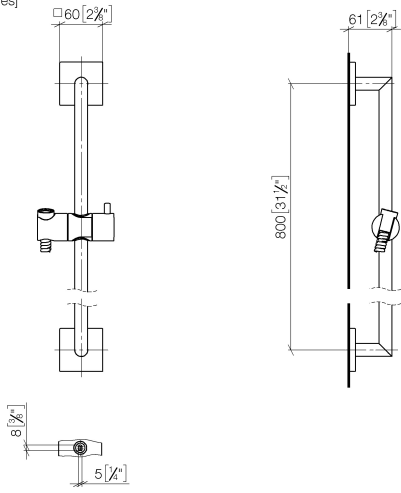

Shower set without hand shower - Platinum

IMO

26 413 980

Fits: IMO, MEM, CL.1, CYO

- slide bar
- Pipe diameter 18 mm
- rosette 60 x 60 mm
- gauge 800 mm
- metal shower hose 1750mm with integrated anti-twist protection
- shower hose connector 3/8"
- WRAS 2009048

mm [inches]

Certificates

WRAS_2009048. ACS_20 ACC LY 738. IAPMO_4976 (1).

26 413 980

Spare parts list

No.	Item Number	Name	Quantity used	Delivery time
1	05 30 31 025 00 90	fixing set	2	2
2	08 17 98 507-08	holder	2	40
3	09 31 11 061 90	pin	2	2
4	05 28 22 590 01-08	bar	1	40
5	12 580 970-08	Slide unit - Platinum	1	40
6	28 322 970-08	Metal shower hose 1/2" x 3/8" x 1750 mm - Platinum	1	40