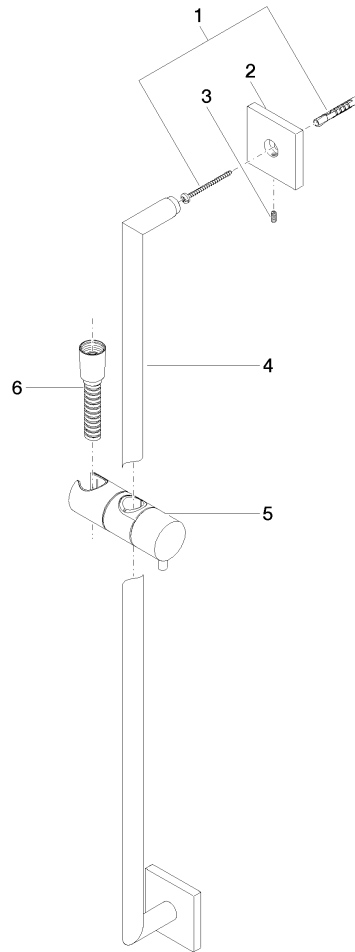

Shower set without hand shower - Platinum

IMO

26 413 980

Fits: IMO, MEM, CL.1, CYO

- slide bar
- Pipe diameter 18 mm
- rosette 60 x 60 mm
- gauge 800 mm
- metal shower hose 1750mm with integrated anti-twist protection
- shower hose connector 3/8"
- WRAS 2009048

NOTE: Hand shower sold separately. Please see hand shower options under the miscellaneous articles section of each series.

	Platinum	26 413 980-08
	Chrome	26 413 980-00
	Brushed Platinum	26 413 980-06
	Dark Chrome	26 413 980-19
	Brushed Light Gold	26 413 980-27
	Brushed Durabronze (23kt Gold)	26 413 980-28
	Matte Black	26 413 980-33
	Brushed Champagne (22kt Gold)	26 413 980-46
	Champagne (22kt Gold)	26 413 980-47
	Brushed Chrome	26 413 980-93
	Brushed Dark Platinum	26 413 980-99

Required miscellaneous

Concealed adapter -

35 080 970-90
0010

Recommended miscellaneous

Wall elbow - Platinum

28 450 980-08

Required miscellaneous

**Hand shower FlowReduce -
Platinum**

mm [inches]

Certificates

WRAS_2009048. ACS_20 ACC LY 738. IAPMO_4976 (1).

26 413 980

Spare parts list

No.	Item Number	Name	Quantity used	Delivery time
1	05 30 31 025 00 90	fixing set	2	2
2	08 17 98 507-08	holder	2	40
3	09 31 11 061 90	pin	2	2
4	05 28 22 590 01-08	bar	1	40
5	12 580 970-08	Slide unit - Platinum	1	40
6	28 322 970-08	Metal shower hose 1/2" x 3/8" x 1750 mm - Platinum	1	40