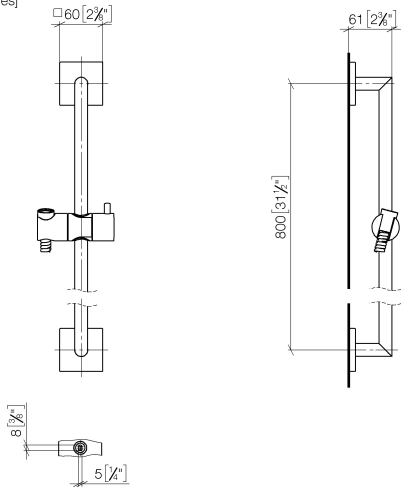

Shower set without hand shower - Dark Chrome

IMO

26 413 980

Fits: IMO, MEM, CL.1, CYO

- slide bar
- Pipe diameter 18 mm
- rosette 60 x 60 mm
- gauge 800 mm
- metal shower hose 1750mm with integrated anti-twist protection
- shower hose connector 3/8"
- WRAS 2009048

28 018 979-19
0010

Required miscellaneous

Hand shower FlowReduce - Dark Chrome

28 012 979-19
0010

Recommended miscellaneous

Wall elbow - Dark Chrome

28 450 980-19

26 413 980

mm [inches]

26 413 980