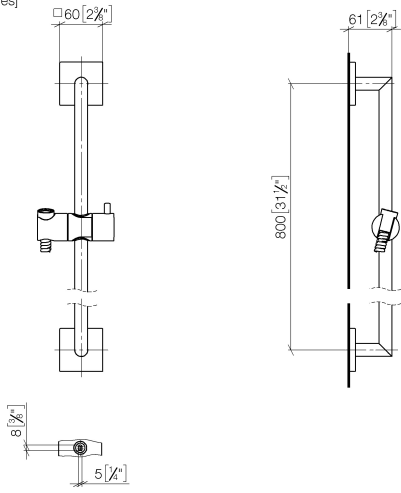

Shower set without hand shower - Brushed Light Gold

IMO

26 413 980

Fits: IMO, MEM, CL.1, CYO

- slide bar
- Pipe diameter 18 mm
- rosette 60 x 60 mm
- gauge 800 mm
- metal shower hose 1750mm with integrated anti-twist protection
- shower hose connector 3/8"
- WRAS 2009048

Required miscellaneous

	Hand shower FlowReduce - Brushed Light Gold	28 012 979-27 0010
--	--	-----------------------

Recommended miscellaneous

	Wall elbow - Chrome	28 450 980-00
--	----------------------------	---------------

Required miscellaneous

	Hand shower FlowReduce - Brushed Light Gold	28 016 979-27 0010
--	--	-----------------------

26 413 980

mm [inches]

26 413 980

Spare parts list

No.	Item Number	Name	Quantity used	Delivery time
1	05 30 31 025 00 90	fixing set	2	2
2	08 17 98 507-27	holder	2	60
3	09 31 11 061 90	pin	2	2
4	05 28 22 590 01-27	bar	1	60
5	12 580 970-27	Slide unit - Brushed Light Gold	1	30
6	28 322 970-27	Metal shower hose 1/2" x 3/8" x 1750 mm - Brushed Light Gold	1	30