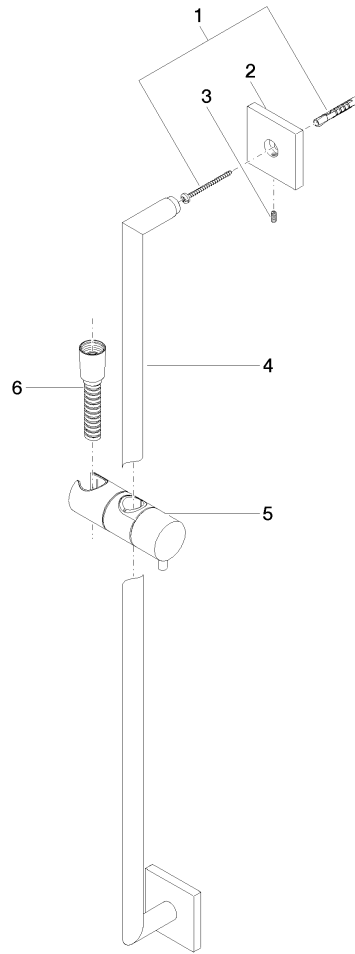

Shower set without hand shower - Brushed Light Gold

IMO

26 413 980

Fits: IMO, MEM, CL.1, CYO

- slide bar
- Pipe diameter 18 mm
- rosette 60 x 60 mm
- gauge 800 mm
- metal shower hose 1750mm with integrated anti-twist protection
- shower hose connector 3/8"
- WRAS 2009048

NOTE: Hand shower sold separately. Please see hand shower options under the miscellaneous articles section of each series.

	Brushed Light Gold	26 413 980-27
	Chrome	26 413 980-00
	Brushed Platinum	26 413 980-06
	Platinum	26 413 980-08
	Dark Chrome	26 413 980-19
	Brushed Durabross (23kt Gold)	26 413 980-28
	Matte Black	26 413 980-33
	Brushed Champagne (22kt Gold)	26 413 980-46
	Champagne (22kt Gold)	26 413 980-47
	Brushed Chrome	26 413 980-93
	Brushed Dark Platinum	26 413 980-99

Required miscellaneous

	Hand shower FlowReduce - Brushed Light Gold	28 012 979-27 0010
--	--	-----------------------

Recommended miscellaneous

	Wall elbow - Chrome	28 450 980-00
--	----------------------------	---------------

Required miscellaneous

	Hand shower FlowReduce - Brushed Light Gold	28 016 979-27 0010
--	--	-----------------------

26 413 980

mm [inches]

26 413 980

Spare parts list

No.	Item Number	Name	Quantity used	Delivery time
1	05 30 31 025 00 90	fixing set	2	2
2	08 17 98 507-27	holder	2	60
3	09 31 11 061 90	pin	2	2
4	05 28 22 590 01-27	bar	1	60
5	12 580 970-27	Slide unit - Brushed Light Gold	1	30
6	28 322 970-27	Metal shower hose 1/2" x 3/8" x 1750 mm - Brushed Light Gold	1	30