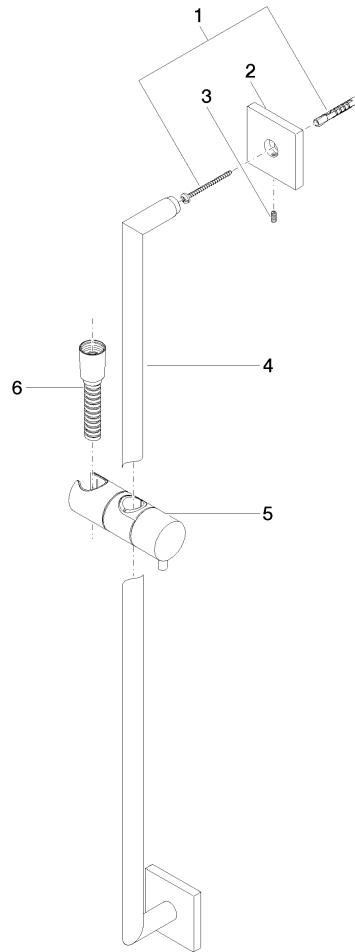

Shower set without hand shower - Brushed Durabron (23kt Gold)

IMO

26 413 980

Fits: IMO, MEM, CL.1, CYO

- slide bar
- Pipe diameter 18 mm
- rosette 60 x 60 mm
- gauge 800 mm
- metal shower hose 1750mm with integrated anti-twist protection
- shower hose connector 3/8"

NOTE: Hand shower sold separately. Please see hand shower options under the miscellaneous articles section of each series.

	Brushed Durabron (23kt Gold)	26 413 980-28
	Chrome	26 413 980-00
	Brushed Platinum	26 413 980-06
	Platinum	26 413 980-08
	Dark Chrome	26 413 980-19
	Brushed Light Gold	26 413 980-27
	Matte Black	26 413 980-33
	Brushed Champagne (22kt Gold)	26 413 980-46
	Champagne (22kt Gold)	26 413 980-47
	Brushed Chrome	26 413 980-93
	Brushed Dark Platinum	26 413 980-99

Required miscellaneous

	Hand shower FlowReduce - Brushed Durabron (23kt Gold)	28 018 979-28 0010
---	--	-----------------------

26 413 980

mm [inches]

Certificates

WRAS_2009048. ACS_20 ACC LY 738.

26 413 980

Spare parts list

No.	Item Number	Name	Quantity used	Delivery time
1	05 30 31 025 00 90	fixing set	2	2
2	08 17 98 507-28	holder	2	20
3	09 31 11 061 90	pin	2	2
4	05 28 22 590 01-28	bar	1	20
5	12 580 970-28	Slide unit - Brushed Durabronz (23kt Gold)	1	20
6	28 322 970-28	Metal shower hose 1/2" x 3/8" x 1750 mm - Brushed Durabronz (23kt Gold)	1	20