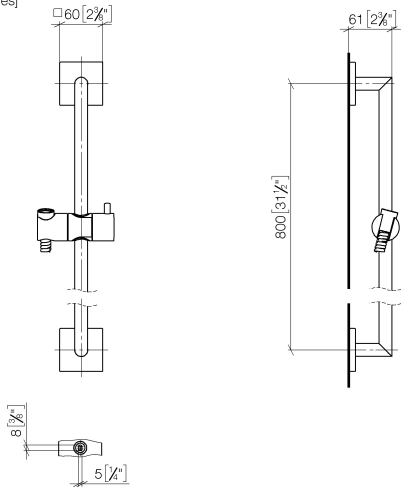

Shower set without hand shower - Brushed Durabron (23kt Gold)

IMO

26 413 980

Fits: IMO, MEM, CL.1, CYO

- slide bar
- Pipe diameter 18 mm
- rosette 60 x 60 mm
- gauge 800 mm
- metal shower hose 1750mm with integrated anti-twist protection
- shower hose connector 3/8"

Required miscellaneous

	Hand shower FlowReduce - Brushed Durabron (23kt Gold)	28 018 979-28 0010
---	--	-----------------------

26 413 980

mm [inches]

Certificates

WRAS_2009048. ACS_20 ACC LY 738.

26 413 980

Spare parts list

No.	Item Number	Name	Quantity used	Delivery time
1	05 30 31 025 00 90	fixing set	2	2
2	08 17 98 507-28	holder	2	20
3	09 31 11 061 90	pin	2	2
4	05 28 22 590 01-28	bar	1	20
5	12 580 970-28	Slide unit - Brushed Durabronz (23kt Gold)	1	20
6	28 322 970-28	Metal shower hose 1/2" x 3/8" x 1750 mm - Brushed Durabronz (23kt Gold)	1	20