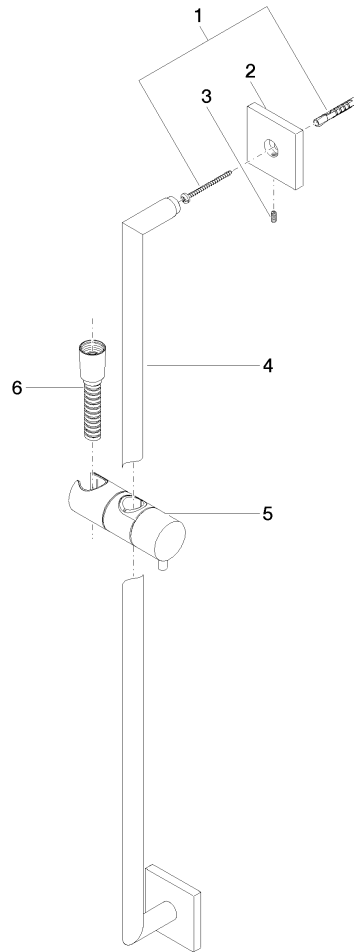

Shower set without hand shower - Matte Black

IMO

26 413 980

Fits: IMO, MEM, CL.1, CYO

- slide bar
- Pipe diameter 18 mm
- rosette 60 x 60 mm
- gauge 800 mm
- metal shower hose 1750mm with integrated anti-twist protection
- shower hose connector 3/8"

This article does not include a hand shower!

NOTE: Hand shower sold separately. Please see hand shower options under the miscellaneous articles section of each series.

	Matte Black	26 413 980-33
	Chrome	26 413 980-00
	Brushed Platinum	26 413 980-06
	Platinum	26 413 980-08
	Dark Chrome	26 413 980-19
	Brushed Light Gold	26 413 980-27
	Brushed Durabronze (23kt Gold)	26 413 980-28
	Brushed Champagne (22kt Gold)	26 413 980-46
	Champagne (22kt Gold)	26 413 980-47
	Brushed Chrome	26 413 980-93
	Brushed Dark Platinum	26 413 980-99

26 413 980

mm [inches]

Certificates

WRAS_2009048. ACS_20 ACC LY 738. IAPMO_4976 (6).

26 413 980

Parts for other finishes can be found here: [Chrome](#)

Spare parts list

No.	Item Number	Name	Quantity used	Delivery time
1	05 30 31 025 00 90	fixing set	2	2
2	08 17 98 507-33	holder	2	30
3	09 31 11 061 90	pin	2	2
4	05 28 22 590 01-33	bar	1	30
5	12 580 970-33	Slide unit - Matte Black	1	10
6	28 322 970-33	Metal shower hose 1/2" x 3/8" x 1750 mm - Matte Black	1	2