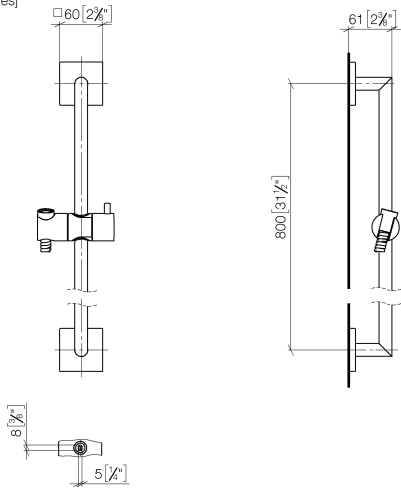

Shower set without hand shower - Matte Black

IMO

26 413 980

Fits: IMO, MEM, CL.1, CYO

- slide bar
- Pipe diameter 18 mm
- rosette 60 x 60 mm
- gauge 800 mm
- metal shower hose 1750mm with integrated anti-twist protection
- shower hose connector 3/8"

26 413 980

mm [inches]

Certificates

WRAS_2009048. ACS_20 ACC LY 738. IAPMO_4976 (6).

26 413 980

Parts for other finishes can be found here: [Chrome](#)

Spare parts list

No.	Item Number	Name	Quantity used	Delivery time
1	05 30 31 025 00 90	fixing set	2	2
2	08 17 98 507-33	holder	2	30
3	09 31 11 061 90	pin	2	2
4	05 28 22 590 01-33	bar	1	30
5	12 580 970-33	Slide unit - Matte Black	1	10
6	28 322 970-33	Metal shower hose 1/2" x 3/8" x 1750 mm - Matte Black	1	2