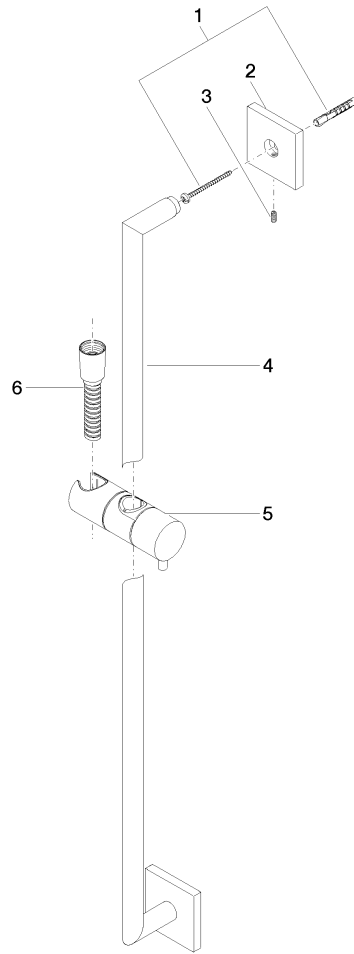

**Shower set without hand shower - Brushed Champagne (22kt Gold)**

IMO

26 413 980

Fits: IMO, MEM, CL.1, CYO

- slide bar
- Pipe diameter 18 mm
- rosette 60 x 60 mm
- gauge 800 mm
- metal shower hose 1750mm with integrated anti-twist protection
- shower hose connector 3/8"
- WRAS 2009048

This article does not include a hand shower!

NOTE: Hand shower sold separately. Please see hand shower options under the miscellaneous articles section of each series.

	Brushed Champagne (22kt Gold)	26 413 980-46
	Chrome	26 413 980-00
	Brushed Platinum	26 413 980-06
	Platinum	26 413 980-08
	Dark Chrome	26 413 980-19
	Brushed Light Gold	26 413 980-27
	Brushed Durabrass (23kt Gold)	26 413 980-28
	Matte Black	26 413 980-33
	Champagne (22kt Gold)	26 413 980-47
	Brushed Chrome	26 413 980-93
	Brushed Dark Platinum	26 413 980-99

Shower set without hand shower - Brushed Champagne (22kt Gold)

26 413 980

mm [inches]

26 413 980

Parts for other finishes can be found here: [Chrome](#)

Spare parts list

No.	Item Number	Name	Quantity used	Delivery time
1	05 30 31 025 00 90	fixing set	2	2
2	08 17 98 507-46	holder	2	30
3	09 31 11 061 90	pin	2	2
4	05 28 22 590 01-46	bar	1	30
5	12 580 970-46	Slide unit - Brushed Champagne (22kt Gold)	1	30
6	28 322 970-46	Metal shower hose 1/2" x 3/8" x 1750 mm - Brushed Champagne (22kt Gold)	1	30