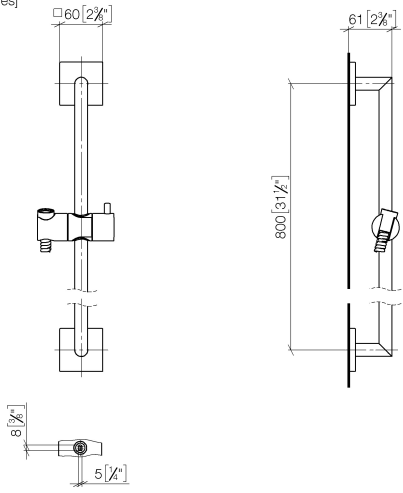

**Shower set without hand shower - Brushed Champagne (22kt Gold)**

IMO

26 413 980

Fits: IMO, MEM, CL.1, CYO

- slide bar
- Pipe diameter 18 mm
- rosette 60 x 60 mm
- gauge 800 mm
- metal shower hose 1750mm with integrated anti-twist protection
- shower hose connector 3/8"
- WRAS 2009048

This article does not include a hand shower!

NOTE: Hand shower sold separately. Please see hand shower options under the miscellaneous articles section of each series.

	Brushed Champagne (22kt Gold)	26 413 980-46
	Chrome	26 413 980-00
	Brushed Platinum	26 413 980-06
	Platinum	26 413 980-08
	Dark Chrome	26 413 980-19
	Brushed Light Gold	26 413 980-27
	Brushed Durabrass (23kt Gold)	26 413 980-28
	Matte Black	26 413 980-33
	Champagne (22kt Gold)	26 413 980-47
	Brushed Chrome	26 413 980-93
	Brushed Dark Platinum	26 413 980-99

Shower set without hand shower - Brushed Champagne (22kt Gold)

26 413 980

mm [inches]

26 413 980

Parts for other finishes can be found here: [Chrome](#)

Spare parts list

No.	Item Number	Name	Quantity used	Delivery time
1	05 30 31 025 00 90	fixing set	2	2
2	08 17 98 507-46	holder	2	30
3	09 31 11 061 90	pin	2	2
4	05 28 22 590 01-46	bar	1	30
5	12 580 970-46	Slide unit - Brushed Champagne (22kt Gold)	1	30
6	28 322 970-46	Metal shower hose 1/2" x 3/8" x 1750 mm - Brushed Champagne (22kt Gold)	1	30