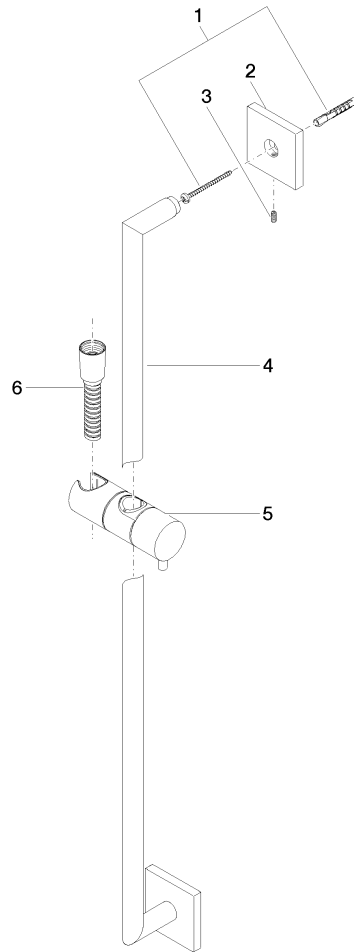

Shower set without hand shower - Champagne (22kt Gold)

IMO

26 413 980

Fits: IMO, MEM, CL.1, CYO

- slide bar
- Pipe diameter 18 mm
- rosette 60 x 60 mm
- gauge 800 mm
- metal shower hose 1750mm with integrated anti-twist protection
- shower hose connector 3/8"

This article does not include a hand shower!

NOTE: Hand shower sold separately. Please see hand shower options under the miscellaneous articles section of each series.

	Champagne (22kt Gold)	26 413 980-47
	Chrome	26 413 980-00
	Brushed Platinum	26 413 980-06
	Platinum	26 413 980-08
	Dark Chrome	26 413 980-19
	Brushed Light Gold	26 413 980-27
	Brushed Durabronze (23kt Gold)	26 413 980-28
	Matte Black	26 413 980-33
	Brushed Champagne (22kt Gold)	26 413 980-46
	Brushed Chrome	26 413 980-93
	Brushed Dark Platinum	26 413 980-99

Shower set without hand shower - Champagne (22kt Gold)

26 413 980

mm [inches]

26 413 980

Parts for other finishes can be found here: [Chrome](#)

Spare parts list

No.	Item Number	Name	Quantity used	Delivery time
1	05 30 31 025 00 90	fixing set	2	2
2	08 17 98 507-47	holder	2	30
3	09 31 11 061 90	pin	2	2
4	05 28 22 590 01-47	bar	1	30
5	12 580 970-47	Slide unit - Champagne (22kt Gold)	1	30
6	28 322 970-47	Metal shower hose 1/2" x 3/8" x 1750 mm - Champagne (22kt Gold)	1	30