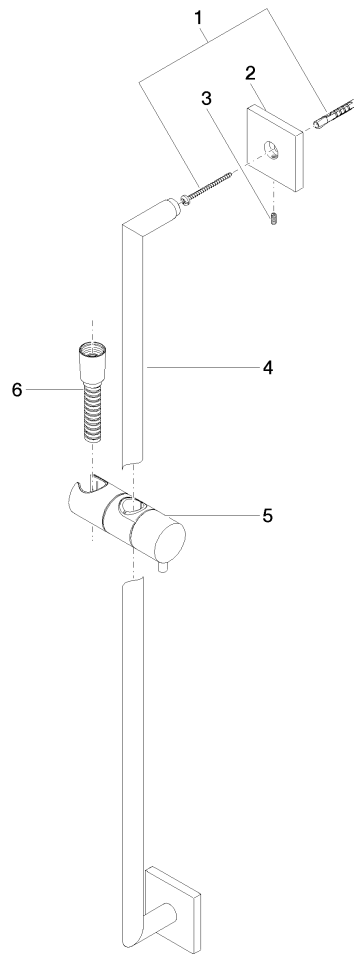

**Shower set without hand shower - Brushed Chrome**

IMO

26 413 980

Fits: IMO, MEM, CL.1, CYO

- slide bar
- Pipe diameter 18 mm
- rosette 60 x 60 mm
- gauge 800 mm
- metal shower hose 1750mm with integrated anti-twist protection
- shower hose connector 3/8"

This article does not include a hand shower!

NOTE: Hand shower sold separately. Please see hand shower options under the miscellaneous articles section of each series.

	Brushed Chrome	26 413 980-93
	Chrome	26 413 980-00
	Brushed Platinum	26 413 980-06
	Platinum	26 413 980-08
	Dark Chrome	26 413 980-19
	Brushed Light Gold	26 413 980-27
	Brushed Durabronze (23kt Gold)	26 413 980-28
	Matte Black	26 413 980-33
	Brushed Champagne (22kt Gold)	26 413 980-46
	Champagne (22kt Gold)	26 413 980-47
	Brushed Dark Platinum	26 413 980-99

26 413 980

mm [inches]

Certificates

WRAS\_2009048. ACS\_20 ACC LY 738. IAPMO\_4976 (2).

26 413 980

Parts for other finishes can be found here: [Chrome](#)

### Spare parts list

No.	Item Number	Name	Quantity used	Delivery time
1	05 30 31 025 00 90	fixing set	2	2
2	08 17 98 507-93	holder	2	20
3	09 31 11 061 90	pin	2	2
4	05 28 22 590 01-93	bar	1	20
5	12 580 970-93	Slide unit - Brushed Chrome	1	20
6	28 322 970-93	Metal shower hose 1/2" x 3/8" x 1750 mm - Brushed Chrome	1	20