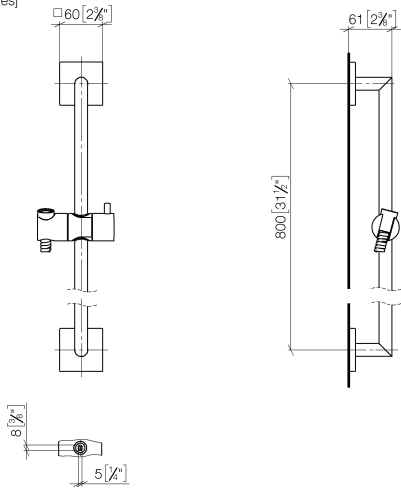

**Shower set without hand shower - Brushed Chrome**

IMO

26 413 980

Fits: IMO, MEM, CL.1, CYO

- slide bar
- Pipe diameter 18 mm
- rosette 60 x 60 mm
- gauge 800 mm
- metal shower hose 1750mm with integrated anti-twist protection
- shower hose connector 3/8"

This article does not include a hand shower!

NOTE: Hand shower sold separately. Please see hand shower options under the miscellaneous articles section of each series.

	Brushed Chrome	26 413 980-93
	Chrome	26 413 980-00
	Brushed Platinum	26 413 980-06
	Platinum	26 413 980-08
	Dark Chrome	26 413 980-19
	Brushed Light Gold	26 413 980-27
	Brushed Durabronze (23kt Gold)	26 413 980-28
	Matte Black	26 413 980-33
	Brushed Champagne (22kt Gold)	26 413 980-46
	Champagne (22kt Gold)	26 413 980-47
	Brushed Dark Platinum	26 413 980-99

26 413 980

mm [inches]

Certificates

WRAS\_2009048. ACS\_20 ACC LY 738. IAPMO\_4976 (2).

26 413 980

Parts for other finishes can be found here: [Chrome](#)

### Spare parts list

No.	Item Number	Name	Quantity used	Delivery time
1	05 30 31 025 00 90	fixing set	2	2
2	08 17 98 507-93	holder	2	20
3	09 31 11 061 90	pin	2	2
4	05 28 22 590 01-93	bar	1	20
5	12 580 970-93	Slide unit - Brushed Chrome	1	20
6	28 322 970-93	Metal shower hose 1/2" x 3/8" x 1750 mm - Brushed Chrome	1	20