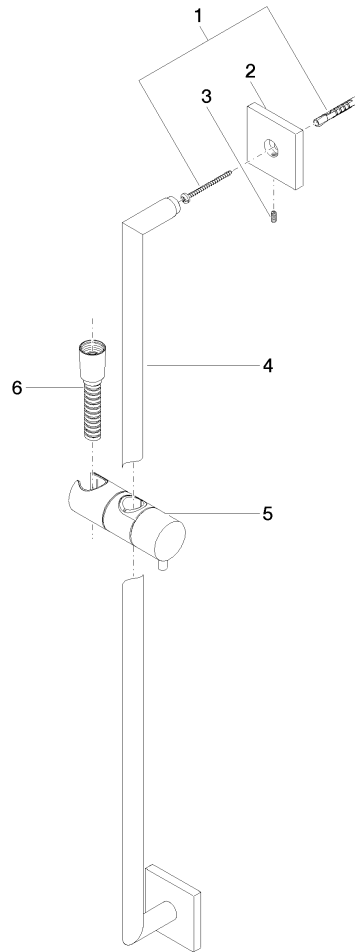

Shower set without hand shower - Brushed Dark Platinum

IMO

26 413 980

Fits: IMO, MEM, CL.1, CYO

- slide bar
- Pipe diameter 18 mm
- rosette 60 x 60 mm
- gauge 800 mm
- metal shower hose 1750mm with integrated anti-twist protection
- shower hose connector 3/8"

NOTE: Hand shower sold separately. Please see hand shower options under the miscellaneous articles section of each series.

	Brushed Dark Platinum	26 413 980-99
	Chrome	26 413 980-00
	Brushed Platinum	26 413 980-06
	Platinum	26 413 980-08
	Dark Chrome	26 413 980-19
	Brushed Light Gold	26 413 980-27
	Brushed Durabross (23kt Gold)	26 413 980-28
	Matte Black	26 413 980-33
	Brushed Champagne (22kt Gold)	26 413 980-46
	Champagne (22kt Gold)	26 413 980-47
	Brushed Chrome	26 413 980-93

Required miscellaneous

	Hand shower FlowReduce - Brushed Dark Platinum	28 012 979-99 0010
--	---	-----------------------

26 413 980

mm [inches]

Certificates

WRAS_2009048. ACS_20 ACC LY 738. IAPMO_4976 (6).

26 413 980

Spare parts list

No.	Item Number	Name	Quantity used	Delivery time
1	05 30 31 025 00 90	fixing set	2	2
2	08 17 98 507-99	holder	2	30
3	09 31 11 061 90	pin	2	2
4	05 28 22 590 01-99	bar	1	30
5	12 580 970-99	Slide unit - Brushed Dark Platinum	1	30
6	28 322 970-99	Metal shower hose 1/2" x 3/8" x 1750 mm - Brushed Dark Platinum	1	2