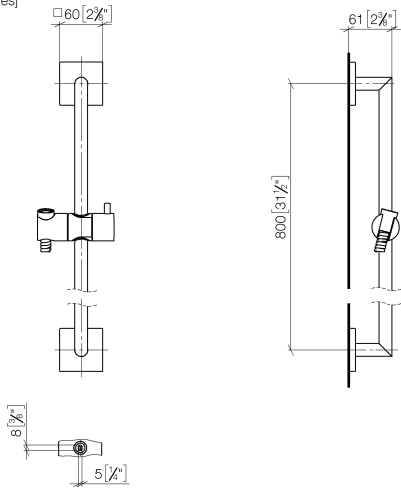

Shower set without hand shower - Brushed Dark Platinum

IMO

26 413 980

Fits: IMO, MEM, CL.1, CYO

- slide bar
- Pipe diameter 18 mm
- rosette 60 x 60 mm
- gauge 800 mm
- metal shower hose 1750mm with integrated anti-twist protection
- shower hose connector 3/8"

Required miscellaneous

	Hand shower FlowReduce - Brushed Dark Platinum	28 012 979-99 0010
--	---	-----------------------

26 413 980

mm [inches]

Certificates

WRAS_2009048. ACS_20 ACC LY 738. IAPMO_4976 (6).

26 413 980

Spare parts list

No.	Item Number	Name	Quantity used	Delivery time
1	05 30 31 025 00 90	fixing set	2	2
2	08 17 98 507-99	holder	2	30
3	09 31 11 061 90	pin	2	2
4	05 28 22 590 01-99	bar	1	30
5	12 580 970-99	Slide unit - Brushed Dark Platinum	1	30
6	28 322 970-99	Metal shower hose 1/2" x 3/8" x 1750 mm - Brushed Dark Platinum	1	2