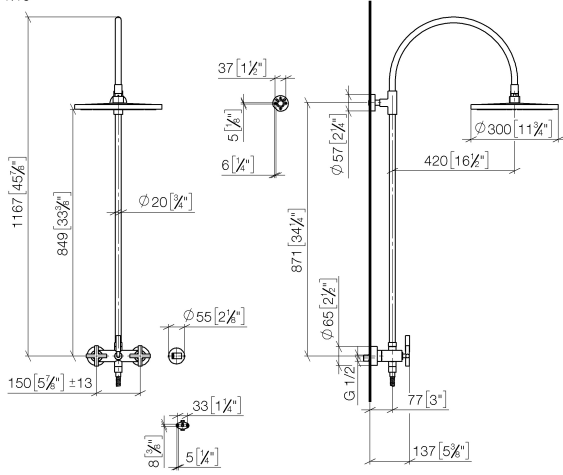

26 622 892

- shower with fixed riser projection 420mm
- overhead shower: rain flow
- rain shower Ø 300 mm
- rain shower with anti-scale system
- max. rainshower flow 6.8 l/min
- Function from: 6.5 l/min
- rotary diverter for fixed-riser shower/hand shower
- height of fittings up to rain shower (bottom edge) 850mm
- height of fittings up to top edge of elbow 1167mm
- rosette for shower holder Ø 55mm
- rosette for wall mounting Ø 57mm
- rosette for shower mixer Ø 65mm
- gauge 150 mm - 13 mm
- 1500 mm metal shower hose
- 1/2" connection
- Pipe diameter 20 mm
- quick clearing

This article does not include a hand shower!

Intrinsic protection against back flow.

	Dark Chrome	26 622 892-19 0010
	Chrome	26 622 892-00 0010
	Brushed Platinum	26 622 892-06 0010
	Platinum	26 622 892-08 0010
	Brushed Durabronze (23kt Gold)	26 622 892-28 0010
	Matte Black	26 622 892-33 0010
	Brushed Champagne (22kt Gold)	26 622 892-46 0010
	Champagne (22kt Gold)	26 622 892-47 0010
	Brushed Chrome	26 622 892-93 0010
	Brushed Dark Platinum	26 622 892-99 0010

26 622 892

mm [inches]
1.10

Flow rate chart

26 622 892

Parts for other finishes can be found here: [Chrome](#)

Spare parts list

No.	Item Number	Name	Quantity used	Delivery time
1	04 12 05 091 10-19	shower	1	20
2	09 23 01 039 90	sieve	1	2
3	09 24 03 177 20-19	adaptor	1	20
4	04 28 22 097 20-19	spout	1	20
5	90 14 10 011 00 90	seal	1	2
6	90 17 11 037 00-19	holder	1	20
7	90 28 22 096 00-19	pipe	1	20
8	04 17 10 020 01-19	fitting	1	20
9	90 14 20 026 00 90	seal	1	2
10	28 050 892-19	TARA Wall bracket - Dark Chrome	1	20
11	28 304 970-19	Metal shower hose 1/2" x 3/8" x 1500 mm - Dark Chrome	1	20