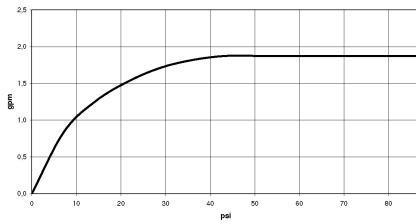

26 622 892

- shower with fixed riser projection 420mm
- overhead shower: rain flow
- rain shower Ø 300 mm
- rain shower with anti-scale system
- max. rainshower flow 6.8 l/min
- Function from: 6.5 l/min
- rotary diverter for fixed-riser shower/hand shower
- height of fittings up to rain shower (bottom edge) 850mm
- height of fittings up to top edge of elbow 1167mm
- rosette for shower holder Ø 55mm
- rosette for wall mounting Ø 57mm
- rosette for shower mixer Ø 65mm
- gauge 150 mm - 13 mm
- 1500 mm metal shower hose
- 1/2" connection
- Pipe diameter 20 mm
- quick clearing

This article does not include a hand shower!

Intrinsic protection against back flow.

	Dark Chrome	26 622 892-19 0010
	Chrome	26 622 892-00 0010
	Brushed Platinum	26 622 892-06 0010
	Platinum	26 622 892-08 0010
	Brushed Durabronze (23kt Gold)	26 622 892-28 0010
	Matte Black	26 622 892-33 0010
	Brushed Champagne (22kt Gold)	26 622 892-46 0010
	Champagne (22kt Gold)	26 622 892-47 0010
	Brushed Chrome	26 622 892-93 0010
	Brushed Dark Platinum	26 622 892-99 0010

26 622 892

mm [inches]
1.10

Flow rate chart

26 622 892

Parts for other finishes can be found here: [Chrome](#)

Spare parts list

No.	Item Number	Name	Quantity used	Delivery time
1	04 12 05 091 10-19	shower	1	20
2	09 23 01 039 90	sieve	1	2
3	09 24 03 177 20-19	adaptor	1	20
4	04 28 22 097 20-19	spout	1	20
5	90 14 10 011 00 90	seal	1	2
6	90 17 11 037 00-19	holder	1	20
7	90 28 22 096 00-19	pipe	1	20
8	04 17 10 020 01-19	fitting	1	20
9	90 14 20 026 00 90	seal	1	2
10	28 050 892-19	TARA Wall bracket - Dark Chrome	1	20
11	28 304 970-19	Metal shower hose 1/2" x 3/8" x 1500 mm - Dark Chrome	1	20