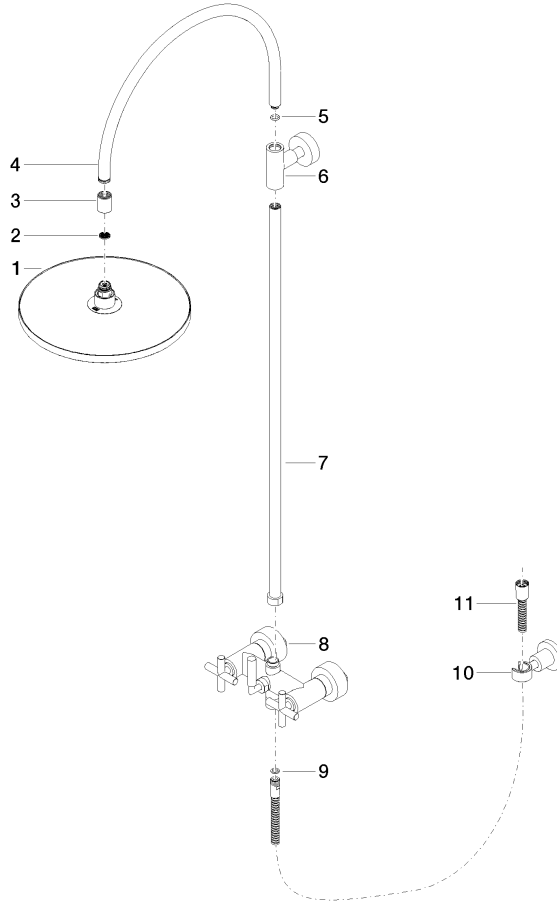

26 622 892

- shower with fixed riser projection 420mm
- overhead shower: rain flow
- rain shower Ø 300 mm
- rain shower with anti-scale system
- max. rainshower flow 6.8 l/min
- Function from: 6.5 l/min
- rotary diverter for fixed-riser shower/hand shower
- height of fittings up to rain shower (bottom edge) 850mm
- height of fittings up to top edge of elbow 1167mm
- rosette for shower holder Ø 55mm
- rosette for wall mounting Ø 57mm
- rosette for shower mixer Ø 65mm
- gauge 150 mm - 13 mm
- 1500 mm metal shower hose
- 1/2" connection
- Pipe diameter 20 mm
- quick clearing

This article does not include a hand shower!

Intrinsic protection against back flow.

	Dark Chrome	26 622 892-19 0010
	Chrome	26 622 892-00 0010
	Brushed Platinum	26 622 892-06 0010
	Platinum	26 622 892-08 0010
	Brushed Durabronze (23kt Gold)	26 622 892-28 0010
	Matte Black	26 622 892-33 0010
	Brushed Champagne (22kt Gold)	26 622 892-46 0010
	Champagne (22kt Gold)	26 622 892-47 0010
	Brushed Chrome	26 622 892-93 0010
	Brushed Dark Platinum	26 622 892-99 0010

26 622 892

mm [inches]
1.10

Flow rate chart

26 622 892

Parts for other finishes can be found here: [Chrome](#)

Spare parts list

No.	Item Number	Name	Quantity used	Delivery time
1	04 12 05 091 10-19	shower	1	20
2	09 23 01 039 90	sieve	1	2
3	09 24 03 177 20-19	adaptor	1	20
4	04 28 22 097 20-19	spout	1	20
5	90 14 10 011 00 90	seal	1	2
6	90 17 11 037 00-19	holder	1	20
7	90 28 22 096 00-19	pipe	1	20
8	04 17 10 020 01-19	fitting	1	20
9	90 14 20 026 00 90	seal	1	2
10	28 050 892-19	TARA Wall bracket - Dark Chrome	1	20
11	28 304 970-19	Metal shower hose 1/2" x 3/8" x 1500 mm - Dark Chrome	1	20