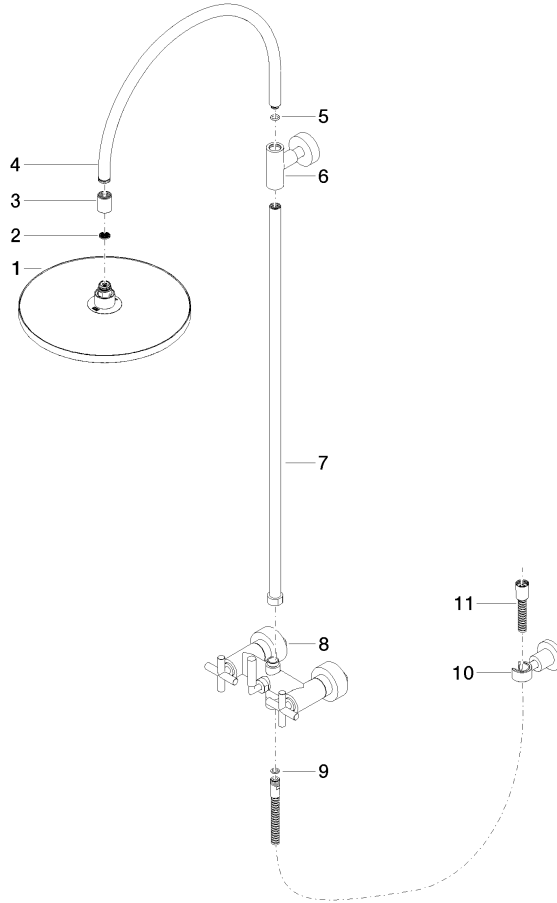

26 622 892

- shower with fixed riser projection 420mm
- overhead shower: rain flow
- rain shower Ø 300 mm
- rain shower with anti-scale system
- max. rainshower flow 6.8 l/min
- Function from: 6.5 l/min
- rotary diverter for fixed-riser shower/hand shower
- height of fittings up to rain shower (bottom edge) 850mm
- height of fittings up to top edge of elbow 1167mm
- rosette for shower holder Ø 55mm
- rosette for wall mounting Ø 57mm
- rosette for shower mixer Ø 65mm
- gauge 150 mm - 13 mm
- 1500 mm metal shower hose
- 1/2" connection
- Pipe diameter 20 mm
- quick clearing

This article does not include a hand shower!

Intrinsic protection against back flow.

	Brushed Champagne (22kt Gold)	26 622 892-46 0010
	Chrome	26 622 892-00 0010
	Brushed Platinum	26 622 892-06 0010
	Platinum	26 622 892-08 0010
	Dark Chrome	26 622 892-19 0010
	Brushed Durabronze (23kt Gold)	26 622 892-28 0010
	Matte Black	26 622 892-33 0010
	Champagne (22kt Gold)	26 622 892-47 0010
	Brushed Chrome	26 622 892-93 0010
	Brushed Dark Platinum	26 622 892-99 0010

26 622 892

Parts for other finishes can be found here: [Chrome](#)

Spare parts list

No.	Item Number	Name	Quantity used	Delivery time
1	04 12 05 091 10-46	shower	1	30
2	09 23 01 039 90	sieve	1	2
3	09 24 03 177 20-46	adaptor	1	30
4	04 28 22 097 20-46	spout	1	30
5	90 14 10 011 00 90	seal	1	2
6	90 17 11 037 00-46	holder	1	30
7	90 28 22 096 00-46	pipe	1	30
8	04 17 10 020 01-46	fitting	1	30
9	90 14 20 026 00 90	seal	1	2
10	28 050 892-46	TARA Wall bracket - Brushed Champagne (22kt Gold)	1	30
11	28 304 970-46	Metal shower hose 1/2" x 3/8" x 1500 mm - Brushed Champagne (22kt Gold)	1	30