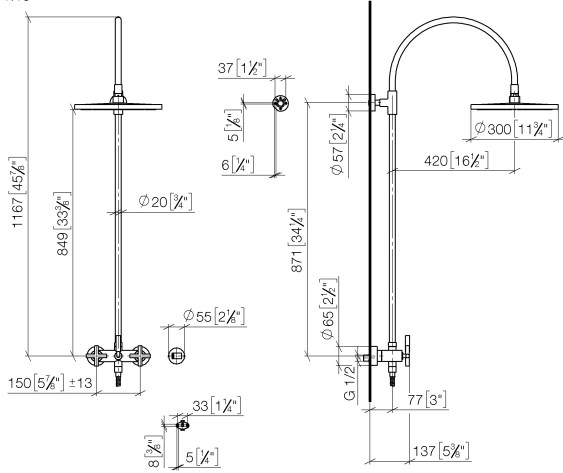

26 622 892

- shower with fixed riser projection 420mm
- overhead shower: rain flow
- rain shower Ø 300 mm
- rain shower with anti-scale system
- max. rainshower flow 6.8 l/min
- Function from: 6.5 l/min
- rotary diverter for fixed-riser shower/hand shower
- height of fittings up to rain shower (bottom edge) 850mm
- height of fittings up to top edge of elbow 1167mm
- rosette for shower holder Ø 55mm
- rosette for wall mounting Ø 57mm
- rosette for shower mixer Ø 65mm
- gauge 150 mm - 13 mm
- 1500 mm metal shower hose
- 1/2" connection
- Pipe diameter 20 mm
- quick clearing

This article does not include a hand shower!

Intrinsic protection against back flow.

	Champagne (22kt Gold)	26 622 892-47 0010
	Chrome	26 622 892-00 0010
	Brushed Platinum	26 622 892-06 0010
	Platinum	26 622 892-08 0010
	Dark Chrome	26 622 892-19 0010
	Brushed Durabronze (23kt Gold)	26 622 892-28 0010
	Matte Black	26 622 892-33 0010
	Brushed Champagne (22kt Gold)	26 622 892-46 0010
	Brushed Chrome	26 622 892-93 0010
	Brushed Dark Platinum	26 622 892-99 0010

26 622 892

mm [inches]
1.10

Flow rate chart

26 622 892

Parts for other finishes can be found here: [Chrome](#)

Spare parts list

No.	Item Number	Name	Quantity used	Delivery time
1	04 12 05 091 10-47	shower	1	30
2	09 23 01 039 90	sieve	1	2
3	09 24 03 177 20-47	adaptor	1	30
4	04 28 22 097 20-47	spout	1	30
5	90 14 10 011 00 90	seal	1	2
6	90 17 11 037 00-47	holder	1	30
7	90 28 22 096 00-47	pipe	1	30
8	04 17 10 020 01-47	fitting	1	30
9	90 14 20 026 00 90	seal	1	2
10	28 050 892-47	TARA Wall bracket - Champagne (22kt Gold)	1	30
11	28 304 970-47	Metal shower hose 1/2" x 3/8" x 1500 mm - Champagne (22kt Gold)	1	30