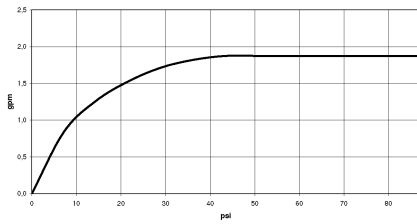

26 622 892

- shower with fixed riser projection 420mm
- overhead shower: rain flow
- rain shower Ø 300 mm
- rain shower with anti-scale system
- max. rainshower flow 6.8 l/min
- Function from: 6.5 l/min
- rotary diverter for fixed-riser shower/hand shower
- height of fittings up to rain shower (bottom edge) 850mm
- height of fittings up to top edge of elbow 1167mm
- rosette for shower holder Ø 55mm
- rosette for wall mounting Ø 57mm
- rosette for shower mixer Ø 65mm
- gauge 150 mm - 13 mm
- 1500 mm metal shower hose
- 1/2" connection
- Pipe diameter 20 mm
- quick clearing

This article does not include a hand shower!

Intrinsic protection against back flow.

	Champagne (22kt Gold)	26 622 892-47 0010
	Chrome	26 622 892-00 0010
	Brushed Platinum	26 622 892-06 0010
	Platinum	26 622 892-08 0010
	Dark Chrome	26 622 892-19 0010
	Brushed Durabronze (23kt Gold)	26 622 892-28 0010
	Matte Black	26 622 892-33 0010
	Brushed Champagne (22kt Gold)	26 622 892-46 0010
	Brushed Chrome	26 622 892-93 0010
	Brushed Dark Platinum	26 622 892-99 0010

26 622 892

mm [inches]
1.10

Flow rate chart

26 622 892

Parts for other finishes can be found here: [Chrome](#)

Spare parts list

No.	Item Number	Name	Quantity used	Delivery time
1	04 12 05 091 10-47	shower	1	30
2	09 23 01 039 90	sieve	1	2
3	09 24 03 177 20-47	adaptor	1	30
4	04 28 22 097 20-47	spout	1	30
5	90 14 10 011 00 90	seal	1	2
6	90 17 11 037 00-47	holder	1	30
7	90 28 22 096 00-47	pipe	1	30
8	04 17 10 020 01-47	fitting	1	30
9	90 14 20 026 00 90	seal	1	2
10	28 050 892-47	TARA Wall bracket - Champagne (22kt Gold)	1	30
11	28 304 970-47	Metal shower hose 1/2" x 3/8" x 1500 mm - Champagne (22kt Gold)	1	30