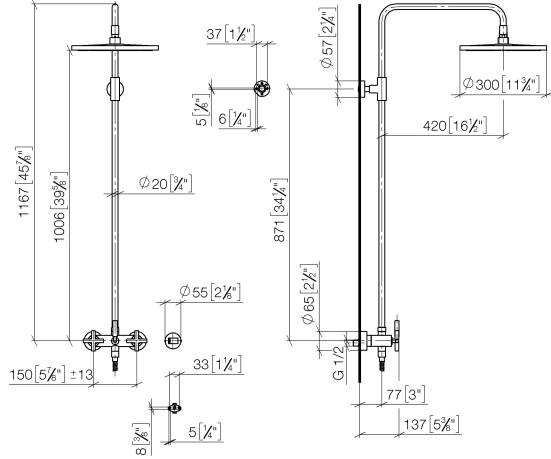

26 623 892

- shower with fixed riser projection 420mm
- overhead shower: rain flow
- rain shower Ø 300 mm
- rain shower with anti-scale system
- max. rainshower flow 6.8 l/min
- Function from: 6.5 l/min
- rotary diverter for fixed-riser shower/hand shower
- height of fittings up to rain shower (bottom edge) 1007mm
- height of fittings up to top edge of elbow 1167mm
- rosette for shower holder Ø 55mm
- rosette for wall mounting Ø 57mm
- rosette for shower mixer Ø 65mm
- gauge 150 mm - 13 mm
- 1500 mm metal shower hose
- 1/2" connection
- Pipe diameter 20 mm
- quick clearing

This article does not include a hand shower!

Intrinsic protection against back flow.

	Chrome	26 623 892-00 0010
	Brushed Platinum	26 623 892-06 0010
	Platinum	26 623 892-08 0010
	Dark Chrome	26 623 892-19 0010
	Brushed Durabronze (23kt Gold)	26 623 892-28 0010
	Matte Black	26 623 892-33 0010
	Brushed Champagne (22kt Gold)	26 623 892-46 0010
	Champagne (22kt Gold)	26 623 892-47 0010
	Brushed Chrome	26 623 892-93 0010
	Brushed Dark Platinum	26 623 892-99 0010

26 623 892

mm [inches]
1:10

26 623 892

Parts for other finishes can be found here: Brushed Platinum

Spare parts list

No.	Item Number	Name	Quantity used	Delivery time
1	04 12 05 091 10-00	shower	1	10
2	09 23 01 039 90	sieve	1	2
3	09 24 03 177 20-00	adaptor	1	10
4	04 28 22 101 20-00	spout	1	10
5	90 14 10 011 00 90	seal	1	2
6	90 17 11 037 00-00	holder	1	10
7	90 28 22 096 00-00	pipe	1	10
8	04 17 10 020 01-00	fitting	1	10
9	90 14 20 026 00 90	seal	1	2
10	28 050 892-00	TARA Wall bracket - Chrome	1	10
11	28 304 970-00	Metal shower hose 1/2" x 3/8" x 1500 mm - Chrome	1	2