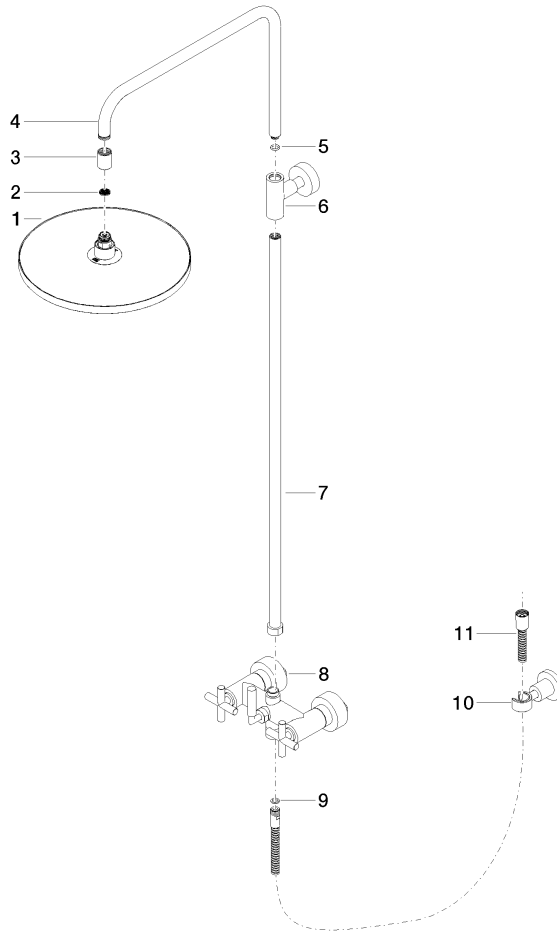

26 623 892

- shower with fixed riser projection 420mm
- overhead shower: rain flow
- rain shower Ø 300 mm
- rain shower with anti-scale system
- max. rainshower flow 6.8 l/min
- Function from: 6.5 l/min
- rotary diverter for fixed-riser shower/hand shower
- height of fittings up to rain shower (bottom edge) 1007mm
- height of fittings up to top edge of elbow 1167mm
- rosette for shower holder Ø 55mm
- rosette for wall mounting Ø 57mm
- rosette for shower mixer Ø 65mm
- gauge 150 mm - 13 mm
- 1500 mm metal shower hose
- 1/2" connection
- Pipe diameter 20 mm
- quick clearing

This article does not include a hand shower!

Intrinsic protection against back flow.

	Chrome	26 623 892-00 0010
	Brushed Platinum	26 623 892-06 0010
	Platinum	26 623 892-08 0010
	Dark Chrome	26 623 892-19 0010
	Brushed Durabronze (23kt Gold)	26 623 892-28 0010
	Matte Black	26 623 892-33 0010
	Brushed Champagne (22kt Gold)	26 623 892-46 0010
	Champagne (22kt Gold)	26 623 892-47 0010
	Brushed Chrome	26 623 892-93 0010
	Brushed Dark Platinum	26 623 892-99 0010

26 623 892

mm [inches]
1:10

26 623 892

Parts for other finishes can be found here: Brushed Platinum

Spare parts list

No.	Item Number	Name	Quantity used	Delivery time
1	04 12 05 091 10-00	shower	1	10
2	09 23 01 039 90	sieve	1	2
3	09 24 03 177 20-00	adaptor	1	10
4	04 28 22 101 20-00	spout	1	10
5	90 14 10 011 00 90	seal	1	2
6	90 17 11 037 00-00	holder	1	10
7	90 28 22 096 00-00	pipe	1	10
8	04 17 10 020 01-00	fitting	1	10
9	90 14 20 026 00 90	seal	1	2
10	28 050 892-00	TARA Wall bracket - Chrome	1	10
11	28 304 970-00	Metal shower hose 1/2" x 3/8" x 1500 mm - Chrome	1	2