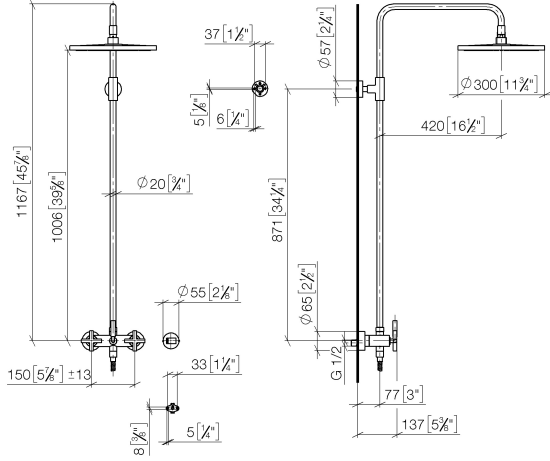

26 623 892

- shower with fixed riser projection 420mm
- overhead shower: rain flow
- rain shower Ø 300 mm
- rain shower with anti-scale system
- max. rainshower flow 6.8 l/min
- Function from: 6.5 l/min
- rotary diverter for fixed-riser shower/hand shower
- height of fittings up to rain shower (bottom edge) 1007mm
- height of fittings up to top edge of elbow 1167mm
- rosette for shower holder Ø 55mm
- rosette for wall mounting Ø 57mm
- rosette for shower mixer Ø 65mm
- gauge 150 mm - 13 mm
- 1500 mm metal shower hose
- 1/2" connection
- Pipe diameter 20 mm
- quick clearing

This article does not include a hand shower!

Intrinsic protection against back flow.

	Matte Black	26 623 892-33 0010
	Chrome	26 623 892-00 0010
	Brushed Platinum	26 623 892-06 0010
	Platinum	26 623 892-08 0010
	Dark Chrome	26 623 892-19 0010
	Brushed Durabronze (23kt Gold)	26 623 892-28 0010
	Brushed Bronze	26 623 892-42 0010
	Brushed Champagne (22kt Gold)	26 623 892-46 0010
	Champagne (22kt Gold)	26 623 892-47 0010
	Brushed Chrome	26 623 892-93 0010
	Brushed Dark Platinum	26 623 892-99 0010

26 623 892

mm [inches]
1:10

26 623 892

Product version from 4/1/2024

Parts for other finishes can be found here: [Chrome](#)

TARA Shower pipe 300 mm - Matte Black

TARA

26 623 892

Spare parts list

Product version from 4/1/2024

No.	Item Number	Name	Quantity used	Delivery time
	04 12 05 091 10-33	shower	11	30