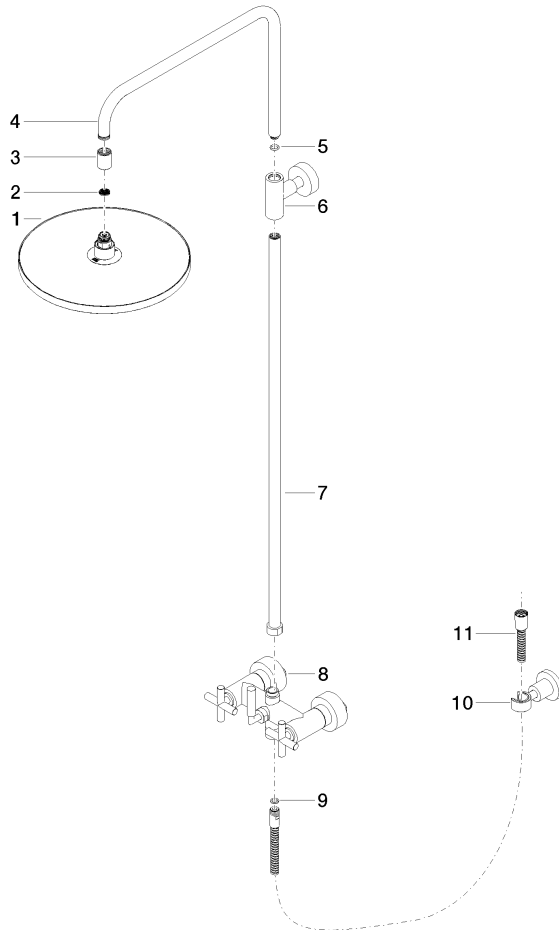

26 623 892

- shower with fixed riser projection 420mm
- overhead shower: rain flow
- rain shower Ø 300 mm
- rain shower with anti-scale system
- max. rainshower flow 6.8 l/min
- Function from: 6.5 l/min
- rotary diverter for fixed-riser shower/hand shower
- height of fittings up to rain shower (bottom edge) 1007mm
- height of fittings up to top edge of elbow 1167mm
- rosette for shower holder Ø 55mm
- rosette for wall mounting Ø 57mm
- rosette for shower mixer Ø 65mm
- gauge 150 mm - 13 mm
- 1500 mm metal shower hose
- 1/2" connection
- Pipe diameter 20 mm
- quick clearing

This article does not include a hand shower!

Intrinsic protection against back flow.

	Matte Black	26 623 892-33 0010
	Chrome	26 623 892-00 0010
	Brushed Platinum	26 623 892-06 0010
	Platinum	26 623 892-08 0010
	Dark Chrome	26 623 892-19 0010
	Brushed Durabronze (23kt Gold)	26 623 892-28 0010
	Brushed Bronze	26 623 892-42 0010
	Brushed Champagne (22kt Gold)	26 623 892-46 0010
	Champagne (22kt Gold)	26 623 892-47 0010
	Brushed Chrome	26 623 892-93 0010
	Brushed Dark Platinum	26 623 892-99 0010

26 623 892

mm [inches]
1:10

26 623 892

Product version from 4/1/2024

Parts for other finishes can be found here: [Chrome](#)

TARA Shower pipe 300 mm - Matte Black

TARA

26 623 892

Spare parts list

Product version from 4/1/2024

No.	Item Number	Name	Quantity used	Delivery time
	04 12 05 091 10-33	shower	11	30